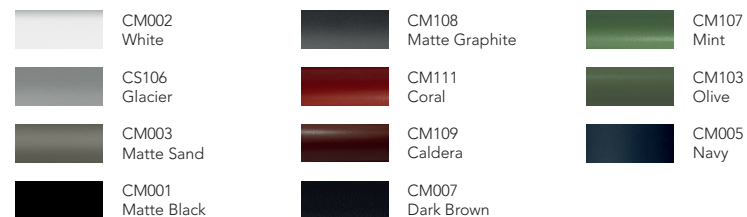

BERNINA

by About Design

BERNINA / About Design

Sillón comedor - Dining armchair

CA52101

Dimensiones / Dimensions

Measures	A	B	C	D	E	F	G	H	I	J	K
cm	63	66	-	83.5	64	5	33.5	47	64	43.5	48
	Overall Width	Overall Depth	Overall Height with cushions	Overall Frame Height	Arm Height	Arm Width	Foot Height	Seat Height with cushions	Frame seat Height	Inside seat Width	Inside seat Depth

Características / Characteristics

Sillón comedor Bernina, estructura de aluminio ligero y resistente, combinado con un tejido en cuerda de poliéster plana. Un diseño moderno y funcional, ideal para comedores contemporáneos que buscan estilo y durabilidad.

Bernina dining armchair, light and resistant aluminum structure, combined with a flat polyester rope fabric. A modern and functional design, ideal for contemporary dining rooms looking for style and durability.

Materiales / Materials

Color / Aluminum color.

Cuerda Poliéster / Poliéster Rope.