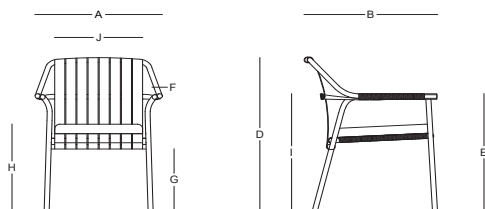

BERNINA

by About Design

BERNINA / About Design

Sillón comedor - Dining armchair

CA52101

Dimensiones / Dimensions

Measures	A	B	C	D	E	F	G	H	I	J	K
cm	63	66	-	83.5	64	5	33.5	47	64	43.5	48
	Overall Width	Overall Depth	Overall Height with cushions	Overall Frame Height	Arm Height	Arm Width	Foot Height	Seat Height with cushions	Frame seat Height	Inside seat Width	Inside seat Depth

Características / Characteristics

Sillón comedor Bernina, estructura de aluminio ligero y resistente, combinado con un tejido en cuerda de poliéster plana. Un diseño moderno y funcional, ideal para comedores contemporáneos que buscan estilo y durabilidad.

Bernina dining armchair, light and resistant aluminum structure, combined with a flat polyester rope fabric. A modern and functional design, ideal for contemporary dining rooms looking for style and durability.