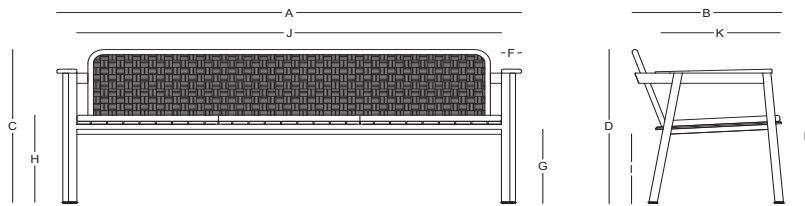

Materiales / Materials

Color / Aluminum Color.

Cuerda Poliéster / Polyester Rope.

Madera de bambú / Bamboo wood.

CABO / Jorge Diego Etienne

Sofá tres plazas - Three seaters sofa

ST50601

Dimensiones / Dimensions

Measures	A	B	C	D	E	F	G	H	I	J	K
cm	210	68.5	77	77	67	9	39.5	46	41	192	64
	Overall Width	Overall Depth	Overall Height with cushions	Overall Frame Height	Arm Height	Arm Width	Foot Height	Seat Height with cushions	Frame seat Height	Inside seat Width	Inside seat Depth