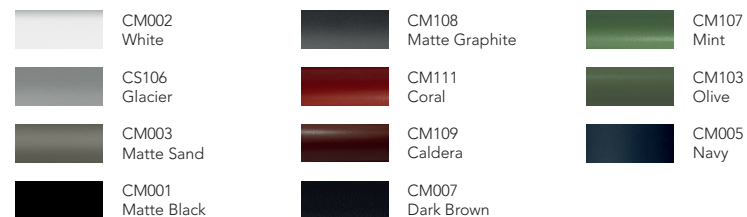

Materiales / Materials

Color / Aluminum Color.