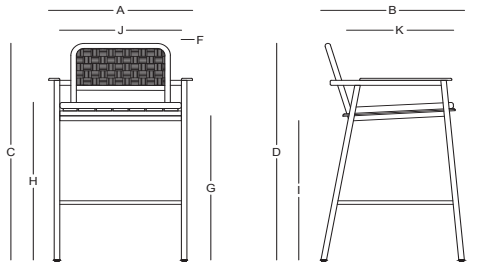

Materiales / Materials

Color / Aluminum Color.

Cuerda Poliéster / Polyester Rope.

Madera de bambú / Bamboo wood.

CABO / Jorge Diego Etienne

Taburete - Barstool

CB50603

Dimensiones / Dimensions

Measures	A	B	C	D	E	F	G	H	I	J	K
cm	65	65	108.5	108.5	91	5	74.5	76	81	52	46
	Overall Width	Overall Depth	Overall Height with cushions	Overall Frame Height	Arm Height	Arm Width	Foot Height	Seat Height with cushions	Frame seat Height	Inside seat Width	Inside seat Depth