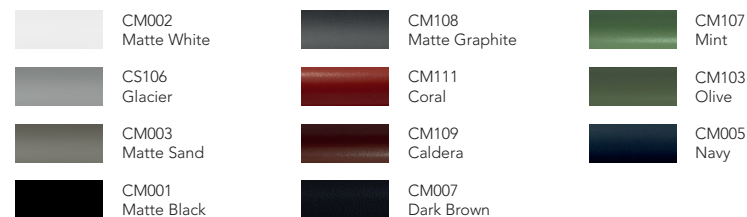

Materiales / Materials

Color / Aluminum Color.