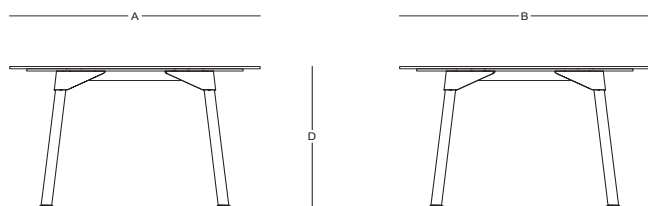

CARMEN
by Jorge Diego Etienne

CARMEN / Jorge Diego Etienne

Mesa comedor redonda - Round dining table

TD50601

Dimensiones / Dimensions

Measures	A	B	C	D	E	F	G	H	I	J	K
cm	120	120	-	75	-	-	-	-	-	-	-
Overall Width											
Overall Depth											
Overall Height with cushions											
Overall Frame Height											
Arm Height											
Arm Width											
Foot Height											
Seat Height with cushions											
Frame seat Height											
Inside seat Width											
Inside seat Depth											

TD50602

Dimensiones / Dimensions

Measures	A	B	C	D	E	F	G	H	I	J	K
cm	140	90	-	75	-	-	71	-	-	-	-
	Overall Width	Overall Depth	Overall Height with cushions	Overall Frame Height	Arm Height	Arm Width	Foot Height	Seat Height with cushions	Frame seat Height	Inside seat Width	Inside seat Depth