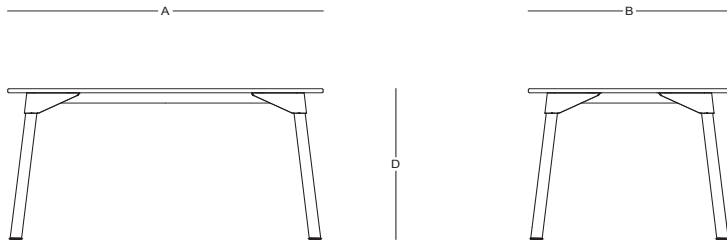

CARMEN
by Jorge Diego Etienne

CARMEN / Jorge Diego Etienne

Mesa comedor redonda - Round dining table

TD50601

Dimensiones / Dimensions

Measures	A	B	C	D	E	F	G	H	I	J	K
cm	120	120	-	75	-	-	-	-	-	-	-
Overall Width											
Overall Depth											
Overall Height with cushions											
Overall Frame Height											
Arm Height											
Arm Width											
Foot Height											
Seat Height with cushions											
Frame seat Height											
Inside seat Width											
Inside seat Depth											

TD50602

Dimensiones / Dimensions

Measures	A	B	C	D	E	F	G	H	I	J	K
cm	140	90	-	75	-	-	71	-	-	-	-
	Overall Width	Overall Depth	Overall Height with cushions	Overall Frame Height	Arm Height	Arm Width	Foot Height	Seat Height with cushions	Frame seat Height	Inside seat Width	Inside seat Depth