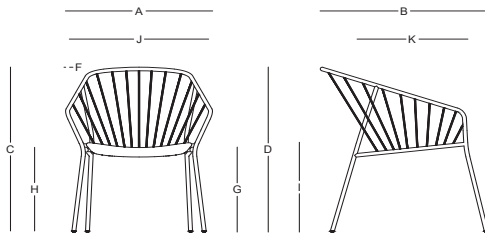

ENSENADA
by Victor Alemán

ENSENADA / Victor Alemán

Sillón comedor - Dining armchair

CA50302

Dimensiones / Dimensions

Measures	A	B	C	D	E	F	G	H	I	J	K
cm	65	65	-	77.5	57	2	42	49	44	44	47
	Overall Width	Overall Depth	Overall Height with cushions	Overall Frame Height	Arm Height	Arm Width	Foot Height	Seat Height with cushions	Frame seat Height	Inside seat Width	Inside seat Depth

Materiales / Materials

Color / Aluminum color.

Cuerda Poliéster / Poliéster Rope.

ENSENADA / Victor Alemán

Silla club - Club chair

CA50301

Dimensiones / Dimensions

Measures	A	B	C	D	E	F	G	H	I	J	K
cm	71	81	-	88	62.5	2	42	49	44	50	50
	Overall Width	Overall Depth	Overall Height with cushions	Overall Frame Height	Arm Height	Arm Width	Foot Height	Seat Height with cushions	Frame seat Height	Inside seat Width	Inside seat Depth

Características / Characteristics

La silla club Ensenada combina una estructura de aluminio con recubrimiento electroestático y un elegante tejido de cuerda de poliéster. Ideal para interiores y exteriores, ofrece resistencia, comodidad y un diseño moderno.

Color / Aluminum color.

Cuerda Poliéster / Poliéster Rope.

ENSENADA / Victor Alemán

Butaca - Lounge armchair

CL50301

Dimensiones / Dimensions

Measures	A	B	C	D	E	F	G	H	I	J	K
cm	80	83	90	75	59	25	27.5	45	30	68	67.5
	Overall Width	Overall Depth	Overall Height with cushions	Overall Frame Height	Arm Height	Arm Width	Foot Height	Seat Height with cushions	Frame seat Height	Inside seat Width	Inside seat Depth