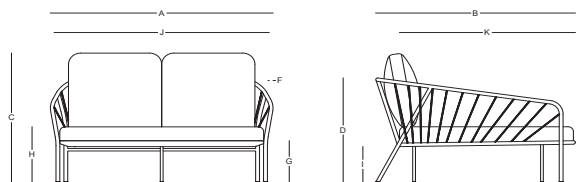

Color / Aluminum color.

Cuerda Poliéster / Poliéster Rope.

ENSENADA / Victor Alemán

Sofá tres plazas - Three seaters sofa

ST50301

Dimensiones / Dimensions

Measures	A	B	C	D	E	F	G	H	I	J	K
cm	180	83	90	75	59	25	27.5	45	30	68	67.5
	Overall Width	Overall Depth	Overall Height with cushions	Overall Frame Height	Arm Height	Arm Width	Foot Height	Seat Height with cushions	Frame seat Height	Inside seat Width	Inside seat Depth

Materiales / Materials

Color / Aluminum color.

Cuerda Poliéster / Poliéster Rope.

ENSENADA / Victor Alemán

Sofá profundo - Chaise lounge

SH50301

Dimensiones / Dimensions

Measures	A	B	C	D	E	F	G	H	I	J	K
cm	145	130	90	75	59	25	27,5	42	30	133	114
	Overall Width	Overall Depth	Overall Height with cushions	Overall Frame Height	Arm Height	Arm Width	Foot Height	Seat Height with cushions	Frame seat Height	Inside seat Width	Inside seat Depth

Color / Aluminum color.

Cuerda Poliéster / Poliéster Rope.

ENSENADA / Victor Alemán

Taburete - Barstool

CB50301

Dimensiones / Dimensions

Measures	A	B	C	D	E	F	G	H	I	J	K
cm	65	65	-	108.5	93	2.5	71	81	76	51	47
	Overall Width	Overall Depth	Overall Height with cushions	Overall Frame Height	Arm Height	Arm Width	Foot Height	Seat Height with cushions	Frame seat Height	Inside seat Width	Inside seat Depth