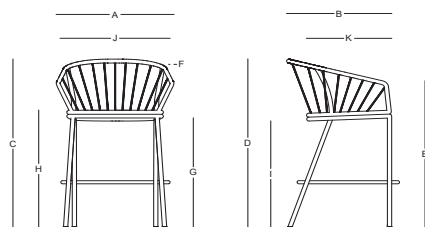

Color / Aluminum color.

Cuerda Poliéster / Poliéster Rope.

ENSENADA / Victor Alemán

Taburete - Barstool

CB50301

Dimensiones / Dimensions

Measures	A	B	C	D	E	F	G	H	I	J	K
cm	65	65	-	108.5	93	2.5	71	81	76	51	47
	Overall Width	Overall Depth	Overall Height with cushions	Overall Frame Height	Arm Height	Arm Width	Foot Height	Seat Height with cushions	Frame seat Height	Inside seat Width	Inside seat Depth