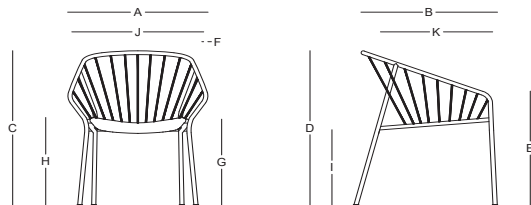

ENSENADA
by Victor Alemán

ENSENADA / Victor Alemán

Sillón comedor - Dining armchair

CA50302

Dimensiones / Dimensions

Measures	A	B	C	D	E	F	G	H	I	J	K
cm	65	65	-	77.5	57	2	42	49	44	44	47
	Overall Width	Overall Depth	Overall Height with cushions	Overall Frame Height	Arm Height	Arm Width	Foot Height	Seat Height with cushions	Frame seat Height	Inside seat Width	Inside seat Depth

Características / Characteristics

El Sillón comedor Ensenada combina una estructura de aluminio con recubrimiento electrostático y un elegante tejido de cuerda de poliéster. Ideal para interiores y exteriores, ofrece resistencia, comodidad y un diseño moderno.

Materiales / Materials

Color / Aluminum color.

Cuerda Poliéster / Poliéster Rope.

ENSENADA / Victor Alemán

Silla club - Club chair

CA50301

Dimensiones / Dimensions

Measures	A	B	C	D	E	F	G	H	I	J	K
cm	71	81	-	88	62.5	2	42	49	44	50	50
	Overall Width	Overall Depth	Overall Height with cushions	Overall Frame Height	Arm Height	Arm Width	Foot Height	Seat Height with cushions	Frame seat Height	Inside seat Width	Inside seat Depth

Color / Aluminum color.

Cuerda Poliéster / Poliéster Rope.

ENSENADA / Victor Alemán

Butaca - Lounge armchair

CL50301

Dimensiones / Dimensions

Measures	A	B	C	D	E	F	G	H	I	J	K
cm	80	83	90	75	59	25	27.5	45	30	68	67.5
	Overall Width	Overall Depth	Overall Height with cushions	Overall Frame Height	Arm Height	Arm Width	Foot Height	Seat Height with cushions	Frame seat Height	Inside seat Width	Inside seat Depth