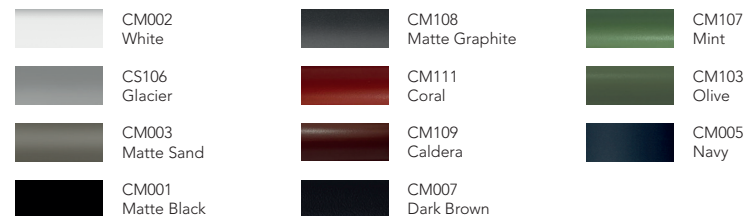

Materiales / Materials

Color / Aluminum color.