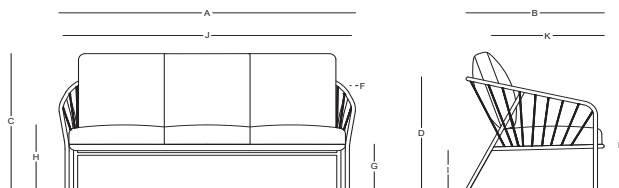

Materiales / Materials

Color / Aluminum color.

Cuerda Poliéster / Poliéster Rope.

ENSENADA / Victor Alemán

Sofá dos plazas - Love seat

SL50301

Dimensiones / Dimensions

Measures	A	B	C	D	E	F	G	H	I	J	K
cm	130	83	90	75	59	25	27.5	45	30	68	67.5
	Overall Width	Overall Depth	Overall Height with cushions	Overall Frame Height	Arm Height	Arm Width	Foot Height	Seat Height with cushions	Frame seat Height	Inside seat Width	Inside seat Depth

Color / Aluminum color.

Cuerda Poliéster / Poliéster Rope.

ENSENADA / Victor Alemán

Sofá tres plazas - Three seaters sofa

ST50301

Dimensiones / Dimensions

Measures	A	B	C	D	E	F	G	H	I	J	K
cm	180	83	90	75	59	25	27.5	45	30	68	67.5
	Overall Width	Overall Depth	Overall Height with cushions	Overall Frame Height	Arm Height	Arm Width	Foot Height	Seat Height with cushions	Frame seat Height	Inside seat Width	Inside seat Depth