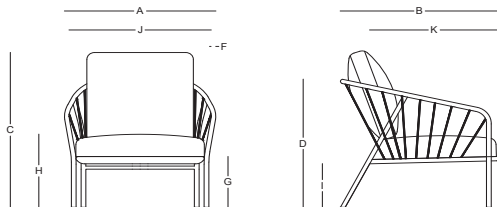

ENSENADA
by Victor Alemán

ENSENADA / Victor Alemán

Sillón comedor - Dining armchair

CA50302

Dimensiones / Dimensions

Measures	A	B	C	D	E	F	G	H	I	J	K
cm	65	65	-	77.5	57	2	42	49	44	44	47
	Overall Width	Overall Depth	Overall Height with cushions	Overall Frame Height	Arm Height	Arm Width	Foot Height	Seat Height with cushions	Frame seat Height	Inside seat Width	Inside seat Depth

Materiales / Materials

Color / Aluminum color.

Cuerda Poliéster / Poliéster Rope.

ENSENADA / Victor Alemán

Silla club - Club chair

CA50301

Dimensiones / Dimensions

Measures	A	B	C	D	E	F	G	H	I	J	K
cm	71	81	-	88	62.5	2	42	49	44	50	50
	Overall Width	Overall Depth	Overall Height with cushions	Overall Frame Height	Arm Height	Arm Width	Foot Height	Seat Height with cushions	Frame seat Height	Inside seat Width	Inside seat Depth

Color / Aluminum color.

Cuerda Poliéster / Poliéster Rope.

ENSENADA / Victor Alemán

Butaca - Lounge armchair

CL50301

Dimensiones / Dimensions

Measures	A	B	C	D	E	F	G	H	I	J	K
cm	80	83	90	75	59	25	27.5	45	30	68	67.5
	Overall Width	Overall Depth	Overall Height with cushions	Overall Frame Height	Arm Height	Arm Width	Foot Height	Seat Height with cushions	Frame seat Height	Inside seat Width	Inside seat Depth

Materiales / Materials

Color / Aluminum color.

Cuerda Poliéster / Poliéster Rope.

ENSENADA / Victor Alemán

Sofá dos plazas - Love seat

SL50301

Dimensiones / Dimensions

Measures	A	B	C	D	E	F	G	H	I	J	K
cm	130	83	90	75	59	25	27.5	45	30	68	67.5
	Overall Width	Overall Depth	Overall Height with cushions	Overall Frame Height	Arm Height	Arm Width	Foot Height	Seat Height with cushions	Frame seat Height	Inside seat Width	Inside seat Depth