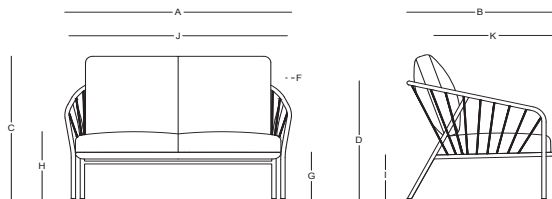

ENSENADA
by Victor Alemán

ENSENADA / Victor Alemán

Sillón comedor - Dining armchair

CA50302

Dimensiones / Dimensions

Measures	A	B	C	D	E	F	G	H	I	J	K
cm	65	65	-	77.5	57	2	42	49	44	44	47
	Overall Width	Overall Depth	Overall Height with cushions	Overall Frame Height	Arm Height	Arm Width	Foot Height	Seat Height with cushions	Frame seat Height	Inside seat Width	Inside seat Depth

Color / Aluminum color.

Cuerda Poliéster / Poliéster Rope.

ENSENADA / Victor Alemán

Butaca - Lounge armchair

CL50301

Dimensiones / Dimensions

Measures	A	B	C	D	E	F	G	H	I	J	K
cm	80	83	90	75	59	25	27.5	45	30	68	67.5
	Overall Width	Overall Depth	Overall Height with cushions	Overall Frame Height	Arm Height	Arm Width	Foot Height	Seat Height with cushions	Frame seat Height	Inside seat Width	Inside seat Depth

Materiales / Materials

Color / Aluminum color.

Cuerda Poliéster / Poliéster Rope.

ENSENADA / Victor Alemán

Sofá dos plazas - Love seat

SL50301

Dimensiones / Dimensions

Measures	A	B	C	D	E	F	G	H	I	J	K
cm	130	83	90	75	59	25	27.5	45	30	68	67.5
	Overall Width	Overall Depth	Overall Height with cushions	Overall Frame Height	Arm Height	Arm Width	Foot Height	Seat Height with cushions	Frame seat Height	Inside seat Width	Inside seat Depth

Color / Aluminum color.

Cuerda Poliéster / Poliéster Rope.

ENSENADA / Victor Alemán

Sofá tres plazas - Three seaters sofa

ST50301

Dimensiones / Dimensions

Measures	A	B	C	D	E	F	G	H	I	J	K
cm	180	83	90	75	59	25	27.5	45	30	68	67.5
	Overall Width	Overall Depth	Overall Height with cushions	Overall Frame Height	Arm Height	Arm Width	Foot Height	Seat Height with cushions	Frame seat Height	Inside seat Width	Inside seat Depth