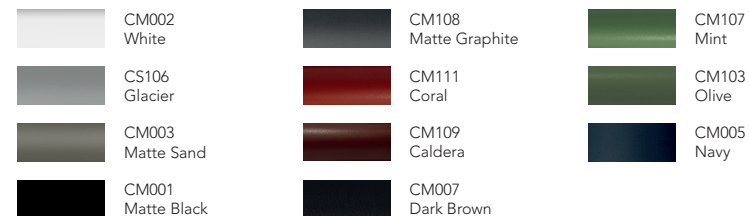

Materiales / Materials

Color / Aluminum color.