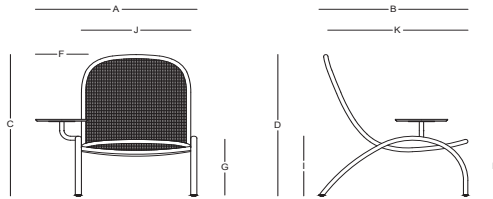

## Dimensiones / Dimensions

Measures	A	B	C	D	E	F	G	H	I	J	K
cm	92	85	-	89	38	30	35	-	37,5	62,5	66
	Overall Width	Overall Depth	Overall Height with cushions	Overall Frame Height	Arm Height	Arm Width	Foot Height	Seat Height with cushions	Frame seat Height	Inside seat Width	Inside seat Depth

## Dimensiones / Dimensions

Measures	A	B	C	D	E	F	G	H	I	J	K
cm	92	124	-	85.5	38	30	28	-	27	62.5	109
	Overall Width	Overall Depth	Overall Height with cushions	Overall Frame Height	Arm Height	Arm Width	Foot Height	Seat Height with cushions	Frame seat Height	Inside seat Width	Inside seat Depth