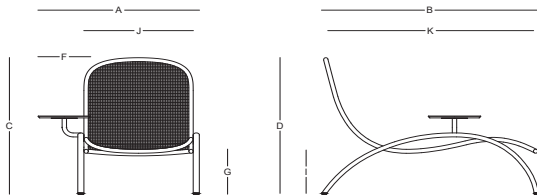

### Madera de bambú / Bamboo wood.

## Dimensiones / Dimensions

Measures	A	B	C	D	E	F	G	H	I	J	K
cm	92	124	-	85.5	38	30	28	-	27	62.5	109
	Overall Width	Overall Depth	Overall Height with cushions	Overall Frame Height	Arm Height	Arm Width	Foot Height	Seat Height with cushions	Frame seat Height	Inside seat Width	Inside seat Depth