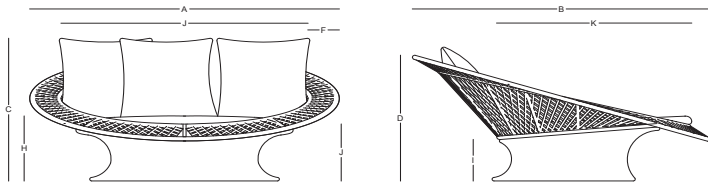

### Cuerda Poliéster / Polyester Rope.

## Dimensiones / Dimensions

Measures	A	B	C	D	E	F	G	H	I	J	K
cm	200	200	101	89	40	20	-	46	29.5	159.5	126
	Overall Width	Overall Depth	Overall Height with cushions	Overall Frame Height	Arm Height	Arm Width	Foot Height	Seat Height with cushions	Frame seat Height	Inside seat Width	Inside seat Depth