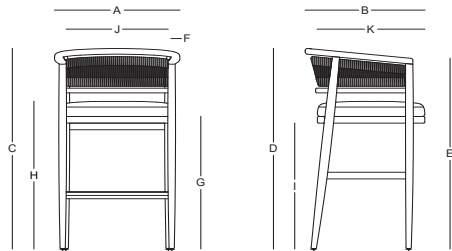

Materiales / Materials

Madera de interior / Indoor wood.

Fibra Natural / Natural fiber.

NUSA / About Design

Taburete - Barstool

CB61502

Dimensiones / Dimensions

Measures	A	B	C	D	E	F	G	H	I	J	K
cm	60	57	106	106	101	4	70	78	66	49	51
	Overall Width	Overall Depth	Overall Height with cushions	Overall Frame Height	Arm Height	Arm Width	Foot Height	Seat Height with cushions	Frame seat Height	Inside seat Width	Inside seat Depth