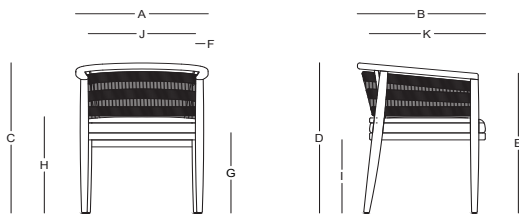

NUSA
by About Design

NUSA / About Design

Sillón comedor - Dining armchair

CA61501

Dimensiones / Dimensions

Measures	A	B	C	D	E	F	G	H	I	J	K
cm	60	54	75	75	69	4	40	48	36	48	52
	Overall Width	Overall Depth	Overall Height with cushions	Overall Frame Height	Arm Height	Arm Width	Foot Height	Seat Height with cushions	Frame seat Height	Inside seat Width	Inside seat Depth

Madera de interior / Indoor wood.

Fibra Natural / Natural fiber.

NUSA / About Design

Butaca - Lounge armchair

CL61503

Dimensiones / Dimensions

Measures	A	B	C	D	E	F	G	H	I	J	K
cm	84	79	75	75	96	4	25	40	21	64	72
	Overall Width	Overall Depth	Overall Height with cushions	Overall Frame Height	Arm Height	Arm Width	Foot Height	Seat Height with cushions	Frame seat Height	Inside seat Width	Inside seat Depth

Madera de interior / Indoor wood.

Fibra Natural / Natural fiber.

NUSA / About Design

Sofá dos plazas - Love seat

SL61501

Dimensiones / Dimensions

Measures	A	B	C	D	E	F	G	H	I	J	K
cm	160	79	76	75	68.5	-	66	40	25	148.5	72
	Overall Width	Overall Depth	Overall Height with cushions	Overall Frame Height	Arm Height	Arm Width	Foot Height	Seat Height with cushions	Frame seat Height	Inside seat Width	Inside seat Depth

Madera de interior / Indoor wood.

Fibra Natural / Natural fiber.

NUSA / About Design

Sofá tres plazas - Three seaters sofa

ST61501

Dimensiones / Dimensions

Measures	A	B	C	D	E	F	G	H	I	J	K
cm	210	78	75	75	68	4	25	40	21	192	72
	Overall Width	Overall Depth	Overall Height with cushions	Overall Frame Height	Arm Height	Arm Width	Foot Height	Seat Height with cushions	Frame seat Height	Inside seat Width	Inside seat Depth