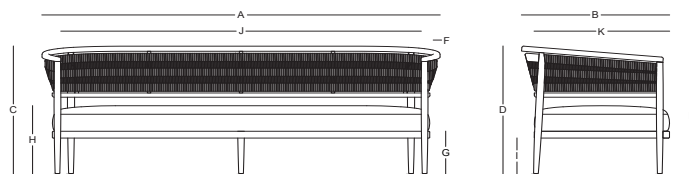

Madera de interior / Indoor wood.

Fibra Natural / Natural fiber.

NUSA / About Design

Sofá tres plazas - Three seaters sofa

ST61501

Dimensiones / Dimensions

Measures	A	B	C	D	E	F	G	H	I	J	K
cm	210	78	75	75	68	4	25	40	21	192	72
	Overall Width	Overall Depth	Overall Height with cushions	Overall Frame Height	Arm Height	Arm Width	Foot Height	Seat Height with cushions	Frame seat Height	Inside seat Width	Inside seat Depth