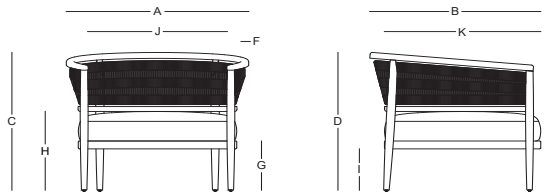

NUSA
by About Design

NUSA / About Design

Sillón comedor - Dining armchair

CA61501

Dimensiones / Dimensions

Measures	A	B	C	D	E	F	G	H	I	J	K
cm	60	54	75	75	69	4	40	48	36	48	52
	Overall Width	Overall Depth	Overall Height with cushions	Overall Frame Height	Arm Height	Arm Width	Foot Height	Seat Height with cushions	Frame seat Height	Inside seat Width	Inside seat Depth

Madera de interior / Indoor wood.

Fibra Natural / Natural fiber.

NUSA / About Design

Butaca - Lounge armchair

CL61503

Dimensiones / Dimensions

Measures	A	B	C	D	E	F	G	H	I	J	K
cm	84	79	75	75	96	4	25	40	21	64	72
	Overall Width	Overall Depth	Overall Height with cushions	Overall Frame Height	Arm Height	Arm Width	Foot Height	Seat Height with cushions	Frame seat Height	Inside seat Width	Inside seat Depth

Características / Characteristics

La butaca Nusa cuenta con una estructura de madera maciza para interiores y un respaldo de fibra natural tejida a mano. Su diseño combina elegancia y artesanía, aportando calidez y estilo a cualquier espacio interior.

Madera de interior / Indoor wood.

Fibra Natural / Natural fiber.

NUSA / About Design

Sofá dos plazas - Love seat

SL61501

Dimensiones / Dimensions

Measures	A	B	C	D	E	F	G	H	I	J	K
cm	160	79	76	75	68.5	-	66	40	25	148.5	72
	Overall Width	Overall Depth	Overall Height with cushions	Overall Frame Height	Arm Height	Arm Width	Foot Height	Seat Height with cushions	Frame seat Height	Inside seat Width	Inside seat Depth