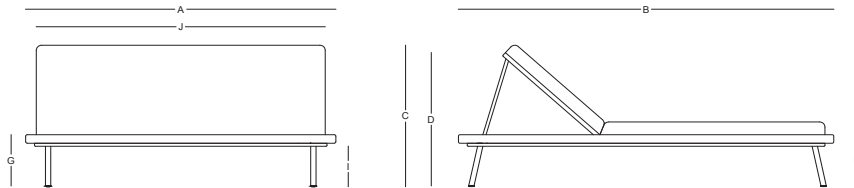

PARANT / Johanna Jacobson Backman

Tumbona doble - Double bed

CM003
Matte Sand

LD50903

Dimensiones / Dimensions

Measures	A	B	C	D	E	F	G	H	I	J	K
cm	175	212	83	78	30	-	30	-	23	163	-
	Overall Width	Overall Depth	Overall Height with cushions	Overall Frame Height	Arm Height	Arm Width	Foot Height	Seat Height with cushions	Frame seat Height	Inside seat Width	Inside seat Depth