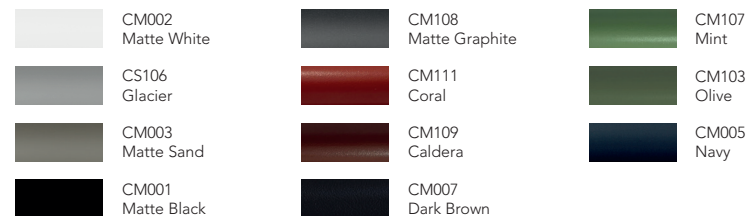

Materiales / Materials

Color / Aluminum Color.

Madera de bambú / Bamboo wood.

PARATY / Outlier

Mesa lateral - Side table

TS52701

Dimensiones / Dimensions

Measures	A	B	C	D	E	F	G	H	I	J	K
cm	60	60.5	-	37.5	-	-	40	-	-	-	-
	Overall Width	Overall Depth	Overall Height with cushions	Overall Frame Height	Arm Height	Arm Width	Foot Height	Seat Height with cushions	Frame seat Height	Inside seat Width	Inside seat Depth

Materiales / Materials

Color / Aluminum Color.

Madera de bambú / Bamboo wood.