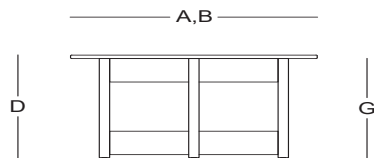

Dimensiones / Dimensions