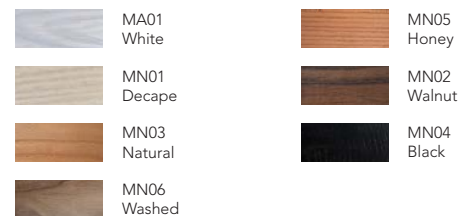

Materiales / Materials

Madera de interior / Indoor wood.