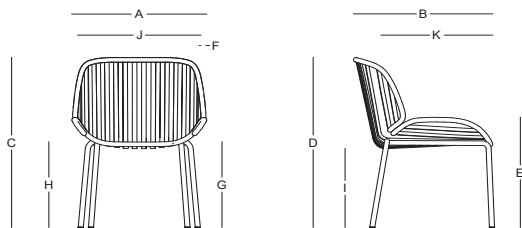

RAYURE
by Eli Gutiérrez

RAYURE / Eli Gutiérrez

Silla - Chair

CM108
Coral

CC51401

Dimensiones / Dimensions

Measures	A	B	C	D	E	F	G	H	I	J	K
cm	58	61	82	82	52.5	25	42	42	37.5	53	48
	Overall Width	Overall Depth	Overall Height with cushions	Overall Frame Height	Arm Height	Arm Width	Foot Height	Seat Height with cushions	Frame seat Height	Inside seat Width	Inside seat Depth

RAYURE / Eli Gutiérrez

Sillón comedor - Dining armchair

CM108
Matte Graphite

CA51401

Dimensiones / Dimensions

Measures	A	B	C	D	E	F	G	H	I	J	K
cm	65	61	82	82	66	25	42	42	37	60	49
	Overall Width	Overall Depth	Overall Height with cushions	Overall Frame Height	Arm Height	Arm Width	Foot Height	Seat Height with cushions	Frame seat Height	Inside seat Width	Inside seat Depth