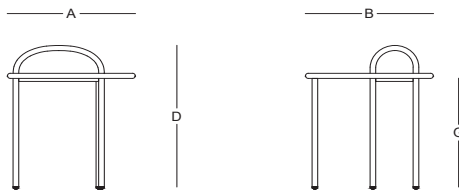

RAYURE / Eli Gutiérrez

Mesa lateral - Side table

CM002
Matte White

TS51401

Dimensiones / Dimensions

Measures	A	B	C	D	E	F	G	H	I	J	K
cm	50	50	-	61	-	-	46	-	-	-	-
	Overall Width	Overall Depth	Overall Height with cushions	Overall Frame Height	Arm Height	Arm Width	Foot Height	Seat Height with cushions	Frame seat Height	Inside seat Width	Inside seat Depth