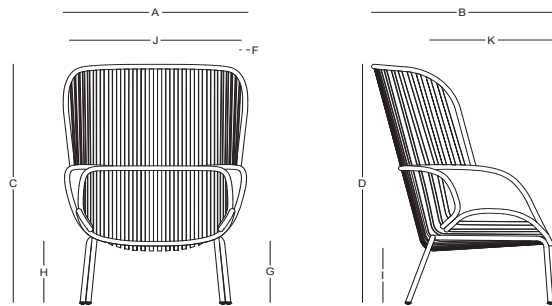

RAYURE / Eli Gutiérrez

Butaca alta - Lounge Armchair

CM109
Caldera

CL51402

Dimensiones / Dimensions

Measures	A	B	C	D	E	F	G	H	I	J	K
cm	90	88.5	129	129	74	25	33	33	29	39	60
	Overall Width	Overall Depth	Overall Height with cushions	Overall Frame Height	Arm Height	Arm Width	Foot Height	Seat Height with cushions	Frame seat Height	Inside seat Width	Inside seat Depth