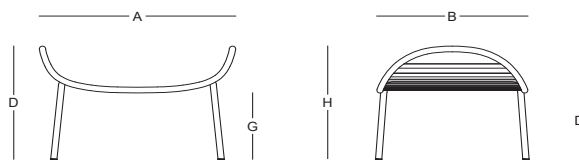

RAYURE / Eli Gutiérrez

Reposapies - Ottoman

CM107
Mint

MN51401

Dimensiones / Dimensions

Measures	A	B	C	D	E	F	G	H	I	J	K
cm	78	61	-	50.5	-	-	29	50.5	-	-	-
	Overall Width	Overall Depth	Overall Height with cushions	Overall Frame Height	Arm Height	Arm Width	Foot Height	Seat Height with cushions	Frame seat Height	Inside seat Width	Inside seat Depth