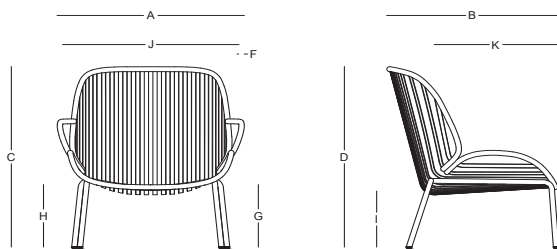

RAYURE / Eli Gutiérrez

Butaca - Lounge armchair

CM002
Matte White

CL51401

Dimensiones / Dimensions

Measures	A	B	C	D	E	F	G	H	I	J	K
cm	87	80	93.5	93.5	48.5	25	33	33	28.2	82	57.5
	Overall Width	Overall Depth	Overall Height with cushions	Overall Frame Height	Arm Height	Arm Width	Foot Height	Seat Height with cushions	Frame seat Height	Inside seat Width	Inside seat Depth