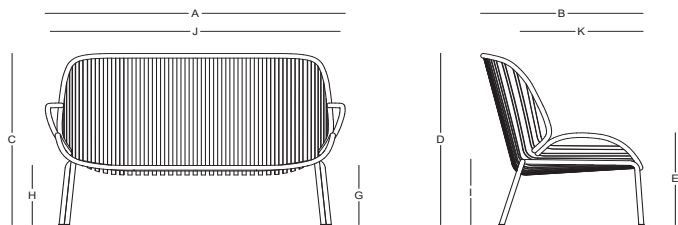

RAYURE / Eli Gutiérrez

Sofá dos plazas - Love Seat

CM109
Caldera

SL51401

Dimensiones / Dimensions

Measures	A	B	C	D	E	F	G	H	I	J	K
cm	147	80	93.5	93.5	49.5	2.5	33	33	35	142	60
	Overall Width	Overall Depth	Overall Height with cushions	Overall Frame Height	Arm Height	Arm Width	Foot Height	Seat Height with cushions	Frame seat Height	Inside seat Width	Inside seat Depth