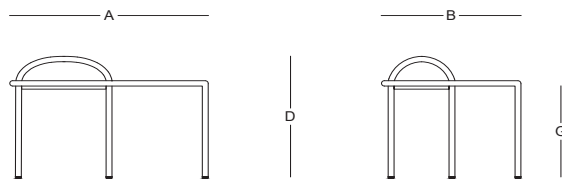

RAYURE / Eli Gutiérrez

Mesa central - Center table

CM109
Caldera

TC51401

Dimensiones / Dimensions

Measures	A	B	C	D	E	F	G	H	I	J	K
cm	47	52	-	50	-	-	37	-	-	-	-
	Overall Width	Overall Depth	Overall Height with cushions	Overall Frame Height	Arm Height	Arm Width	Foot Height	Seat Height with cushions	Frame seat Height	Inside seat Width	Inside seat Depth