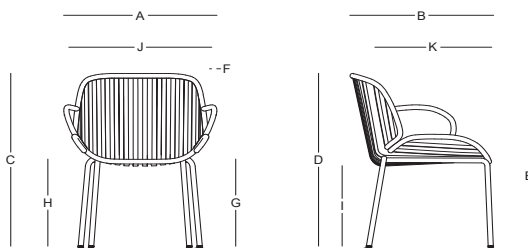

RAYURE / Eli Gutiérrez

Sillón comedor - Dining armchair

CM108
Matte Graphite

CA51401

Dimensiones / Dimensions

Measures	A	B	C	D	E	F	G	H	I	J	K
cm	65	61	82	82	66	25	42	42	37	60	49
	Overall Width	Overall Depth	Overall Height with cushions	Overall Frame Height	Arm Height	Arm Width	Foot Height	Seat Height with cushions	Frame seat Height	Inside seat Width	Inside seat Depth