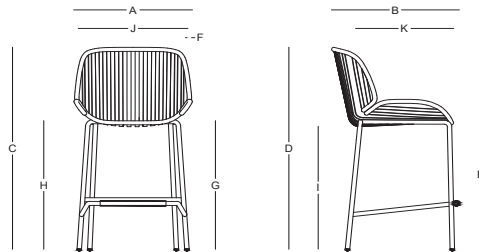

RAYURE / Eli Gutiérrez

Taburete - Barstool

CM003
Matte Sand

CB51401

Dimensiones / Dimensions

Measures	A	B	C	D	E	F	G	H	I	J	K
cm	58.5	63	111	111	81	25	71	71	66.5	54	48
	Overall Width	Overall Depth	Overall Height with cushions	Overall Frame Height	Arm Height	Arm Width	Foot Height	Seat Height with cushions	Frame seat Height	Inside seat Width	Inside seat Depth