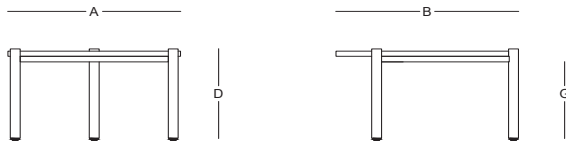

Materiales / Materials

Color / Aluminum Color.

Piedra sinterizada / Sintered stone.

VOLTA / Outlier

Mesa central - Center table

TC51902

Dimensiones / Dimensions

Measures	A	B	C	D	E	F	G	H	I	J	K
cm	70	74	-	40	-	-	34	-	-	-	-
	Overall Width	Overall Depth	Overall Height with cushions	Overall Frame Height	Arm Height	Arm Width	Foot Height	Seat Height with cushions	Frame seat Height	Inside seat Width	Inside seat Depth