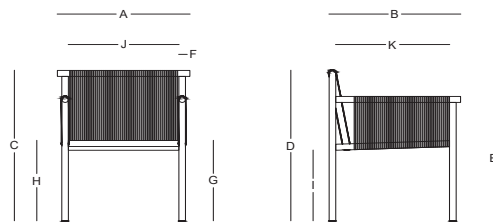

VOLTA
by Outlier

VOLTA / Outlier

Sillón comedor - Dining armchair

CA51901

Dimensiones / Dimensions

Measures	A	B	C	D	E	F	G	H	I	J	K
cm	60	59.5	75	75	62	30	40	40	35	50	51.5
	Overall Width	Overall Depth	Overall Height with cushions	Overall Frame Height	Arm Height	Arm Width	Foot Height	Seat Height with cushions	Frame seat Height	Inside seat Width	Inside seat Depth

Materiales / Materials

Color / Aluminum Color.

Cuerda Poliéster / Polyester Rope.

VOLTA / Outlier

Butaca - Lounge Armchair

CL51901

Dimensiones / Dimensions

Measures	A	B	C	D	E	F	G	H	I	J	K
cm	83	83	75	68.5	57.5	40	20	35	16	71	75.5
	Overall Width	Overall Depth	Overall Height with cushions	Overall Frame Height	Arm Height	Arm Width	Foot Height	Seat Height with cushions	Frame seat Height	Inside seat Width	Inside seat Depth

Características / Characteristics

La butaca Volta tiene una estructura de aluminio con recubrimiento electrostático, lo que asegura durabilidad y resistencia a la corrosión. Su asiento y respaldo en cuerda poliéster brindan comodidad y un diseño moderno, siendo perfecta para exteriores.

Materiales / Materials

Color / Aluminum Color.

Cuerda Poliéster / Polyester Rope.

VOLTA / Outlier

Sofá dos plazas - Love Seat

SL51901

Dimensiones / Dimensions

Measures	A	B	C	D	E	F	G	H	I	J	K
cm	180	83	75	68.5	57.5	40	20	35	16	168	79
	Overall Width	Overall Depth	Overall Height with cushions	Overall Frame Height	Arm Height	Arm Width	Foot Height	Seat Height with cushions	Frame seat Height	Inside seat Width	Inside seat Depth