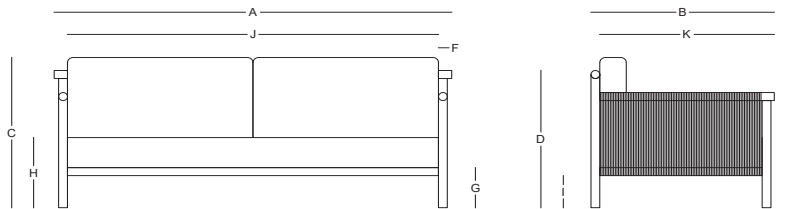

Materiales / Materials

Color / Aluminum Color.

Cuerda Poliéster / Polyester Rope.

VOLTA / Outlier

Butaca - Lounge Armchair

CL51901

Dimensiones / Dimensions

Measures	A	B	C	D	E	F	G	H	I	J	K
cm	83	83	75	68.5	57.5	40	20	35	16	71	75.5
	Overall Width	Overall Depth	Overall Height with cushions	Overall Frame Height	Arm Height	Arm Width	Foot Height	Seat Height with cushions	Frame seat Height	Inside seat Width	Inside seat Depth

Materiales / Materials

Color / Aluminum Color.

Cuerda Poliéster / Polyester Rope.

VOLTA / Outlier

Sofá dos plazas - Love Seat

SL51901

Dimensiones / Dimensions

Measures	A	B	C	D	E	F	G	H	I	J	K
cm	180	83	75	68.5	57.5	40	20	35	16	168	79
	Overall Width	Overall Depth	Overall Height with cushions	Overall Frame Height	Arm Height	Arm Width	Foot Height	Seat Height with cushions	Frame seat Height	Inside seat Width	Inside seat Depth