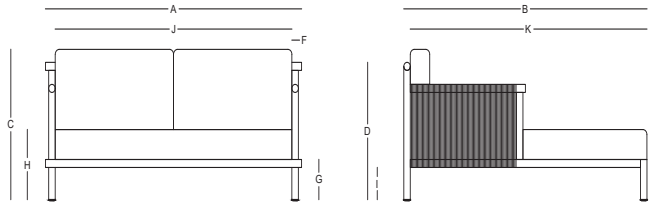

Materiales / Materials

Color / Aluminum Color.

Cuerda Poliéster / Polyester Rope.

VOLTA / Outlier

Sofá profundo - Chaise lounge

SH51901

Dimensiones / Dimensions

Measures	A	B	C	D	E	F	G	H	I	J	K
cm	155	150	75	68.5	57.5	40	20	35	16	146	146
	Overall Width	Overall Depth	Overall Height with cushions	Overall Frame Height	Arm Height	Arm Width	Foot Height	Seat Height with cushions	Frame seat Height	Inside seat Width	Inside seat Depth