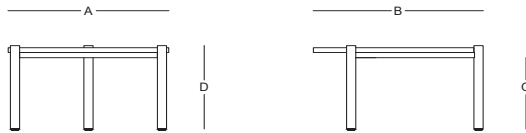

Materiales / Materials

Color / Aluminum Color.

Cuerda Poliéster / Polyester Rope.

VOLTA / Outlier

Mesa central - Center table

TC51901

Dimensiones / Dimensions

Measures	A	B	C	D	E	F	G	H	I	J	K
cm	100	104	-	30	-	-	24	-	-	-	-
	Overall Width	Overall Depth	Overall Height with cushions	Overall Frame Height	Arm Height	Arm Width	Foot Height	Seat Height with cushions	Frame seat Height	Inside seat Width	Inside seat Depth