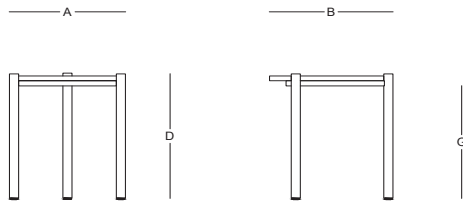

Piedra sinterizada / Sintered stone.

STN01 White	STN02 Grey	STN03 Black
STN04 Sand	STN05 Light Grey	STN06 Dark Grey
STN07 Caldera		

VOLTA / Outlier

Mesa lateral - Side table

TC51902

Dimensiones / Dimensions