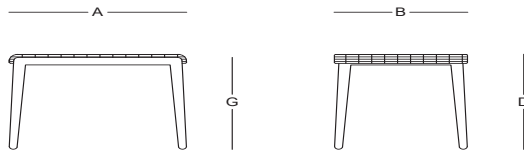

Materiales / Materials

Madera de interior / Indoor wood.

Fibra Natural / Natural fiber.

XUÉ / Rodrigo Torres

Mesa lateral - Side table

TS60801

Dimensiones / Dimensions

Measures	A	B	C	D	E	F	G	H	I	J	K
cm	45	45	-	45	-	-	43.5	-	-	-	-
Overall Width											
Overall Depth											
Overall Height with cushions											
Overall Frame Height											
Arm Height											
Arm Width											
Foot Height											
Seat Height with cushions											
Frame seat Height											
Inside seat Width											
Inside seat Depth											

Materiales / Materials

Madera de interior / Indoor wood.

Fibra Natural / Natural fiber.

Cristal templado / Tempered glass

XUÉ / Rodrigo Torres

Mesa central - Center table

TC60801

Dimensiones / Dimensions