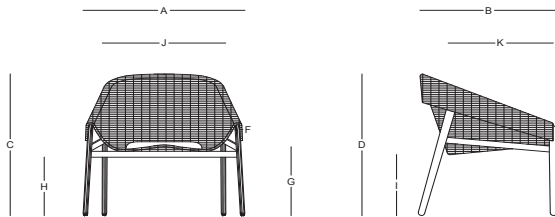

XUÉ
by Rodrigo Torres

XUÉ / Rodrigo Torres

Sillón comedor - Dining armchair

CA60801

Dimensiones / Dimensions

Measures	A	B	C	D	E	F	G	H	I	J	K
cm	72.5	66	80	80	52.5	4	46.5	40.5	40.5	55.5	45
	Overall Width	Overall Depth	Overall Height with cushions	Overall Frame Height	Arm Height	Arm Width	Foot Height	Seat Height with cushions	Frame seat Height	Inside seat Width	Inside seat Depth

Materiales / Materials

Madera de interior / Indoor wood.

Fibra Natural / Natural fiber.

XUÉ / Rodrigo Torres

Sillón club - Club chair

CL60801

Dimensiones / Dimensions

Measures	A	B	C	D	E	F	G	H	I	J	K
cm	87	74	84	84	53.5	4	41	38	38	66.5	57
	Overall Width	Overall Depth	Overall Height with cushions	Overall Frame Height	Arm Height	Arm Width	Foot Height	Seat Height with cushions	Frame seat Height	Inside seat Width	Inside seat Depth

Materiales / Materials

Madera de interior / Indoor wood.

Fibra Natural / Natural fiber.

XUÉ / Rodrigo Torres

Taburete - Barstool

CB60801

Dimensiones / Dimensions

Measures	A	B	C	D	E	F	G	H	I	J	K
cm	69	56	93.5	93.5	65	4	72.5	69	69	50.5	39
	Overall Width	Overall Depth	Overall Height with cushions	Overall Frame Height	Arm Height	Arm Width	Foot Height	Seat Height with cushions	Frame seat Height	Inside seat Width	Inside seat Depth