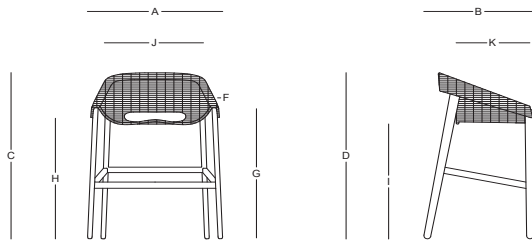

Materiales / Materials

Madera de interior / Indoor wood.

Fibra Natural / Natural fiber.

XUÉ / Rodrigo Torres

Sillón club - Club chair

CL60801

Dimensiones / Dimensions

Measures	A	B	C	D	E	F	G	H	I	J	K
cm	87	74	84	84	53.5	4	41	38	38	66.5	57
	Overall Width	Overall Depth	Overall Height with cushions	Overall Frame Height	Arm Height	Arm Width	Foot Height	Seat Height with cushions	Frame seat Height	Inside seat Width	Inside seat Depth

Materiales / Materials

Madera de interior / Indoor wood.

Fibra Natural / Natural fiber.

XUÉ / Rodrigo Torres

Taburete - Barstool

CB60801

Dimensiones / Dimensions

Measures	A	B	C	D	E	F	G	H	I	J	K
cm	69	56	93.5	93.5	65	4	72.5	69	69	50.5	39
	Overall Width	Overall Depth	Overall Height with cushions	Overall Frame Height	Arm Height	Arm Width	Foot Height	Seat Height with cushions	Frame seat Height	Inside seat Width	Inside seat Depth