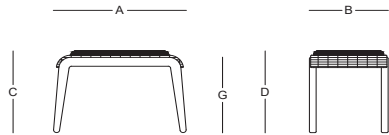

Materiales / Materials

Madera de interior / Indoor wood.

Fibra Natural / Natural fiber.

XUÉ / Rodrigo Torres

Taburete - Barstool

CB60801

Dimensiones / Dimensions

Measures	A	B	C	D	E	F	G	H	I	J	K
cm	69	56	93.5	93.5	65	4	72.5	69	69	50.5	39
	Overall Width	Overall Depth	Overall Height with cushions	Overall Frame Height	Arm Height	Arm Width	Foot Height	Seat Height with cushions	Frame seat Height	Inside seat Width	Inside seat Depth

Materiales / Materials

Madera de interior / Indoor wood.

Fibra Natural / Natural fiber.

XUÉ / Rodrigo Torres

Banqueta - Ottoman

MN60801

Dimensiones / Dimensions

Measures	A	B	C	D	E	F	G	H	I	J	K
cm	60	35	40	38	-	-	37	-	-	-	-
	Overall Width	Overall Depth	Overall Height with cushions	Overall Frame Height	Arm Height	Arm Width	Foot Height	Seat Height with cushions	Frame seat Height	Inside seat Width	Inside seat Depth