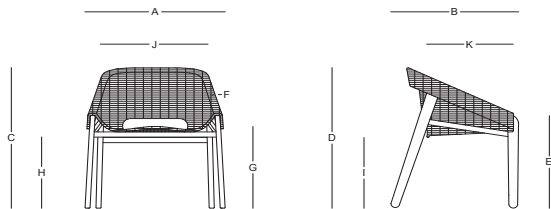

XUÉ
by Rodrigo Torres

XUÉ / Rodrigo Torres

Sillón comedor - Dining armchair

CA60801

Dimensiones / Dimensions

Measures	A	B	C	D	E	F	G	H	I	J	K
cm	72.5	66	80	80	52.5	4	46.5	40.5	40.5	55.5	45
	Overall Width	Overall Depth	Overall Height with cushions	Overall Frame Height	Arm Height	Arm Width	Foot Height	Seat Height with cushions	Frame seat Height	Inside seat Width	Inside seat Depth

Materiales / Materials

Madera de interior / Indoor wood.

Fibra Natural / Natural fiber.

XUÉ / Rodrigo Torres

Sillón club - Club chair

CL60801

Dimensiones / Dimensions

Measures	A	B	C	D	E	F	G	H	I	J	K
cm	87	74	84	84	53.5	4	41	38	38	66.5	57
	Overall Width	Overall Depth	Overall Height with cushions	Overall Frame Height	Arm Height	Arm Width	Foot Height	Seat Height with cushions	Frame seat Height	Inside seat Width	Inside seat Depth

Materiales / Materials

Madera de interior / Indoor wood.

Fibra Natural / Natural fiber.

XUÉ / Rodrigo Torres

Taburete - Barstool

CB60801

Dimensiones / Dimensions

Measures	A	B	C	D	E	F	G	H	I	J	K
cm	69	56	93.5	93.5	65	4	72.5	69	69	50.5	39
	Overall Width	Overall Depth	Overall Height with cushions	Overall Frame Height	Arm Height	Arm Width	Foot Height	Seat Height with cushions	Frame seat Height	Inside seat Width	Inside seat Depth