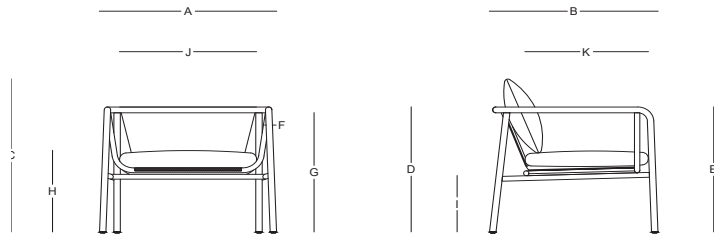

YUCA

by Outlier

YUCA / Outlier

Butaca - Lounge armchair

CL52901

Dimensiones / Dimensions

Measures	A	B	C	D	E	F	G	H	I	J	K
cm	83	79	79	64.5	-	9	61.5	42	29	64	57.5
	Overall Width	Overall Depth	Overall Height with cushions	Overall Frame Height	Arm Height	Arm Width	Foot Height	Seat Height with cushions	Frame seat Height	Inside seat Width	Inside seat Depth

Características / Characteristics

La butaca Yuca tiene una estructura de aluminio con recubrimiento electrostático, lo que asegura durabilidad y resistencia a la corrosión. Su asiento y respaldo en cuerda poliéster brindan comodidad y un diseño moderno, siendo perfecta para exteriores.

The Yuca lounge armchair has an aluminum structure with electrostatic coating, which ensures durability and resistance to corrosion. Its polyester rope seat and backrest provide comfort and a modern design, making it perfect for outdoor use.