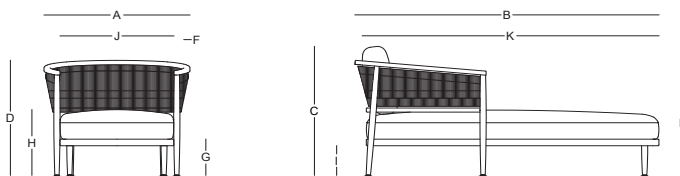

## Chaise lounge - Chaise lounge

LH53201

### Dimensiones / Dimensions

Measures	A	B	C	D	E	F	G	H	I	J	K
cm	84	175	80	70	63.5	35	22	40	18	65.5	170
	Overall Width	Overall Depth	Overall Height with cushions	Overall Frame Height	Arm Height	Arm Width	Foot Height	Seat Height with cushions	Frame seat Height	Inside seat Width	Inside seat Depth