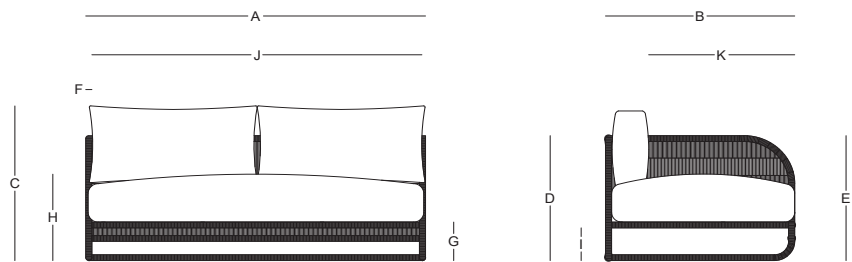

### Dimensiones / Dimensions

Measures	A	B	C	D	E	F	G	H	I	J	K
cm	167	93	78.5	65.5	65.5	3.5	20	45	17	164	72
	Overall Width	Overall Depth	Overall Height with cushions	Overall Frame Height	Arm Height	Arm Width	Foot Height	Seat Height with cushions	Frame seat Height	Inside seat Width	Inside seat Depth