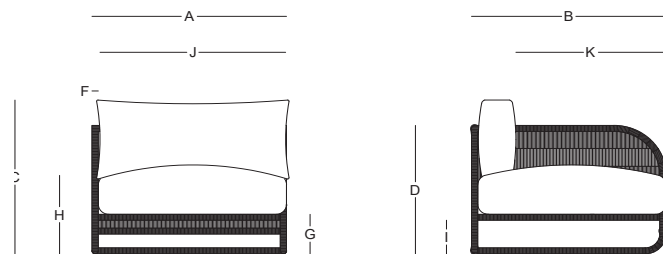

TERRA

by LA SELVA

TERRA / LA SELVA

Modulo Derecho - Law Module

MR53101

Dimensiones / Dimensions

Measures	A	B	C	D	E	F	G	H	I	J	K
cm	93	93	78.5	65.5	65.5	3.5	20	45	17	90	72
	Overall Width	Overall Depth	Overall Height with cushions	Overall Frame Height	Arm Height	Arm Width	Foot Height	Seat Height with cushions	Frame seat Height	Inside seat Width	Inside seat Depth

Materiales / Materials

Color / Aluminum Color.

Cuerda Poliéster / Polyester Rope.

TERRA / LA SELVA

Modulo Central - Central Module

MC53101

Dimensiones / Dimensions

Measures	A	B	C	D	E	F	G	H	I	J	K
cm	92	93	78.5	65.5	65.5	-	20	45	17	92	72
	Overall Width	Overall Depth	Overall Height with cushions	Overall Frame Height	Arm Height	Arm Width	Foot Height	Seat Height with cushions	Frame seat Height	Inside seat Width	Inside seat Depth

Materiales / Materials

Color / Aluminum Color.

Cuerda Poliéster / Polyester Rope.

TERRA / LA SELVA

Banqueta - Ottoman

MN53101

Dimensiones / Dimensions

Measures	A	B	C	D	E	F	G	H	I	J	K
cm	90	90	-	20	-	-	-	45	-	-	-
	Overall Width	Overall Depth	Overall Height with cushions	Overall Frame Height	Arm Height	Arm Width	Foot Height	Seat Height with cushions	Frame seat Height	Inside seat Width	Inside seat Depth