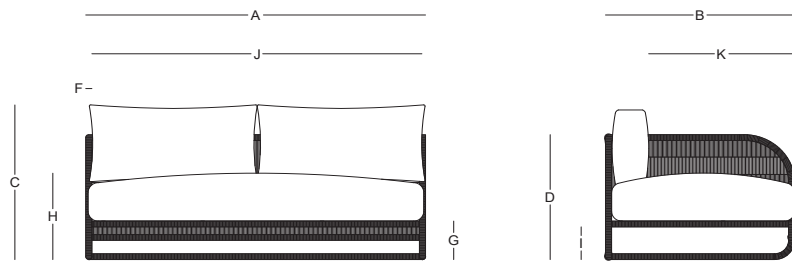

Materiales / Materials

Color / Aluminum Color.

Cuerda Poliéster / Polyester Rope.

TERRA / LA SELVA

Chaise lounge derecho - Right chaise lounge

SH53101

Dimensiones / Dimensions

Measures	A	B	C	D	E	F	G	H	I	J	K
cm	167	93	78.5	65.5	65.5	3.5	20	45	17	164	72
	Overall Width	Overall Depth	Overall Height with cushions	Overall Frame Height	Arm Height	Arm Width	Foot Height	Seat Height with cushions	Frame seat Height	Inside seat Width	Inside seat Depth