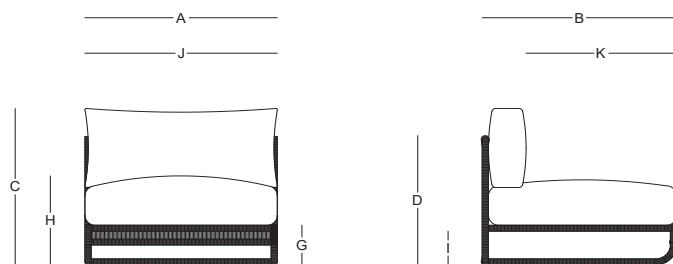

TERRA

by LA SELVA

TERRA / LA SELVA

Modulo Derecho - Law Module

MR53101

Dimensiones / Dimensions

Measures	A	B	C	D	E	F	G	H	I	J	K
cm	93	93	78.5	65.5	65.5	3.5	20	45	17	90	72
	Overall Width	Overall Depth	Overall Height with cushions	Overall Frame Height	Arm Height	Arm Width	Foot Height	Seat Height with cushions	Frame seat Height	Inside seat Width	Inside seat Depth

Materiales / Materials

Color / Aluminum Color.

Cuerda Poliéster / Polyester Rope.

TERRA / LA SELVA

Modulo Central - Central Module

MC53101

Dimensiones / Dimensions

Measures	A	B	C	D	E	F	G	H	I	J	K
cm	92	93	78.5	65.5	65.5	-	20	45	17	92	72
	Overall Width	Overall Depth	Overall Height with cushions	Overall Frame Height	Arm Height	Arm Width	Foot Height	Seat Height with cushions	Frame seat Height	Inside seat Width	Inside seat Depth

Materiales / Materials

Color / Aluminum Color.

Cuerda Poliéster / Polyester Rope.

TERRA / LA SELVA

Banqueta - Ottoman

MN53101

Dimensiones / Dimensions

Measures	A	B	C	D	E	F	G	H	I	J	K
cm	90	90	-	20	-	-	-	45	-	-	-
	Overall Width	Overall Depth	Overall Height with cushions	Overall Frame Height	Arm Height	Arm Width	Foot Height	Seat Height with cushions	Frame seat Height	Inside seat Width	Inside seat Depth