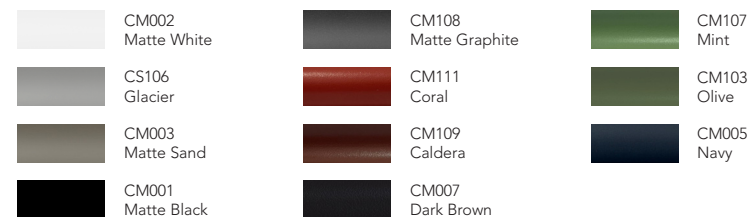

Materiales / Materials

Color / Aluminum Color.