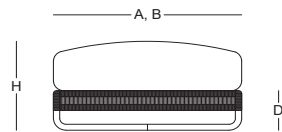

Materiales / Materials

Color / Aluminum Color.

Cuerda Poliéster / Polyester Rope.

TERRA / LA SELVA

Banqueta - Ottoman

MN53101

Dimensiones / Dimensions

Measures	A	B	C	D	E	F	G	H	I	J	K
cm	90	90	-	20	-	-	-	45	-	-	-
	Overall Width	Overall Depth	Overall Height with cushions	Overall Frame Height	Arm Height	Arm Width	Foot Height	Seat Height with cushions	Frame seat Height	Inside seat Width	Inside seat Depth