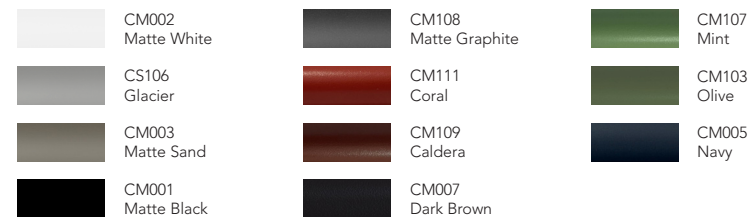

RYTHM / Daniel Germani

Daybed - Daybed

LB21602

Dimensiones / Dimensions

Measures	A	B	C	D	E	F	G	H	I	J	K
cm	145	189	80	70	70	4	20	45	16.5	137	160
	Overall Width	Overall Depth	Overall Height with cushions	Overall Frame Height	Arm Height	Arm Width	Foot Height	Seat Height with cushions	Frame seat Height	Inside seat Width	Inside seat Depth

Características / Characteristics

El daybed Rythm combina una estructura de aluminio con recubrimiento electrostático, duradera y elegante, con un tejido artesanal en cuerda de poliéster. Su diseño contemporáneo y cómodo la hace perfecta para realzar exteriores sofisticados.

The Rythm daybed combines a durable and stylish electrostatically coated aluminum frame with hand-crafted polyester rope fabric. Its contemporary and comfortable design makes it perfect for enhancing sophisticated exteriors.

Materiales / Materials

Color / Aluminum Color.

Cuerda Poliéster / Polyester Rope.