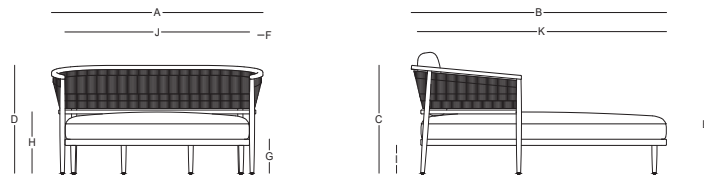

## Daybed - Daybed

LB53201

### Dimensiones / Dimensions

Measures	A	B	C	D	E	F	G	H	I	J	K
cm	145	175	80	70	63.5	35	22	40	18	126.5	170
	Overall Width	Overall Depth	Overall Height with cushions	Overall Frame Height	Arm Height	Arm Width	Foot Height	Seat Height with cushions	Frame seat Height	Inside seat Width	Inside seat Depth