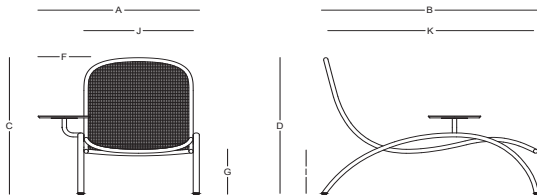

HOLBOX / Jorge Diego Etienne

Lounge chair profundo - Deep Lounge chair

LH50602

Dimensiones / Dimensions

| Measures | A | B | C | D | E | F | G | H | I | J | K |
|----------|---------------|---------------|------------------------------|----------------------|------------|-----------|-------------|---------------------------|-------------------|-------------------|-------------------|
| cm | 92 | 124 | - | 85.5 | 38 | 30 | 28 | - | 27 | 62.5 | 109 |
| | Overall Width | Overall Depth | Overall Height with cushions | Overall Frame Height | Arm Height | Arm Width | Foot Height | Seat Height with cushions | Frame seat Height | Inside seat Width | Inside seat Depth |

Características / Characteristics

El Lounge Chair profundo Holbox destaca por su estructura de aluminio ligero y su tejido en cuerda de poliéster, combinando resistencia y elegancia. Perfecto para exteriores, su diseño moderno aporta confort y estilo, creando un ambiente sofisticado y relajado en cualquier espacio al aire libre.

The Holbox Deep Lounge Chair features a lightweight aluminum frame and polyester rope weaving, combining durability and elegance. Perfect for outdoor spaces, its modern design offers comfort and style, creating a sophisticated and relaxing atmosphere in any open-air setting.