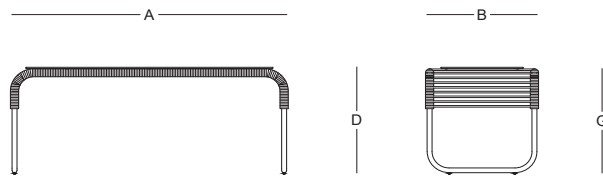

MAKU / Rodrigo Torres

Mesa central - Center table

TC50802

Dimensiones / Dimensions

Measures	A	B	C	D	E	F	G	H	I	J	K
cm	100	40	-	40	-	-	40	-	-	-	-
	Overall Width	Overall Depth	Overall Height with cushions	Overall Frame Height	Arm Height	Arm Width	Foot Height	Seat Height with cushions	Frame seat Height	Inside seat Width	Inside seat Depth

Características / Characteristics

La Mesa central Maku tiene una estructura de aluminio con recubrimiento electrostático y tejido en cuerda poliéster. Su diseño moderno y resistente la hace ideal para exteriores.

The Maku Center table has an aluminum structure with electrostatic coating and polyester rope fabric. Its modern and resistant design makes it ideal for outdoor use.

Materiales / Materials

Color / Aluminum Color.