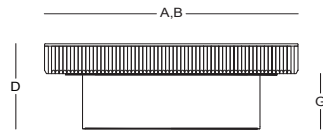

VERTICAL / Francesc Rifé

Mesa central - Center table

TC61601

Dimensiones / Dimensions

Measures	A	B	C	D	E	F	G	H	I	J	K
cm	100	100	-	37	-	-	24	-	-	-	-
	Overall Width	Overall Depth	Overall Height with cushions	Overall Frame Height	Arm Height	Arm Width	Foot Height	Seat Height with cushions	Frame seat Height	Inside seat Width	Inside seat Depth

Características / Characteristics

La mesa central Vertical destaca por su diseño moderno y equilibrado. Su cubierta de madera aporta calidez, mientras su estructura de concreto ofrece solidez y carácter. Un elegante detalle en acero completa su estética, haciéndola ideal para complementar espacios interiores con estilo y funcionalidad.

The Vertical center table stands out for its modern and balanced design. Its wooden top adds warmth, while its concrete structure offers solidity and character. An elegant steel detail completes its aesthetic, making it ideal for complementing interior spaces with style and functionality.