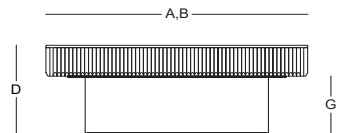

VERTICAL / Francesc Rifé

Mesa central - Center table

TC61602

Dimensiones / Dimensions

Measures	A	B	C	D	E	F	G	H	I	J	K
cm	100	100	-	35	-	-	22	-	-	-	-
	Overall Width	Overall Depth	Overall Height with cushions	Overall Frame Height	Arm Height	Arm Width	Foot Height	Seat Height with cushions	Frame seat Height	Inside seat Width	Inside seat Depth

Características / Characteristics

La mesa central Vertical destaca por su diseño moderno y equilibrado. Su cubierta de madera aporta calidez, mientras su estructura de concreto ofrece solidez y carácter. Un elegante detalle en acero completa su estética, haciéndola ideal para complementar espacios interiores con estilo y funcionalidad.

The Vertical center table stands out for its modern and balanced design. Its wooden top adds warmth, while its concrete structure offers solidity and character. An elegant steel detail completes its aesthetic, making it ideal for complementing interior spaces with style and functionality.