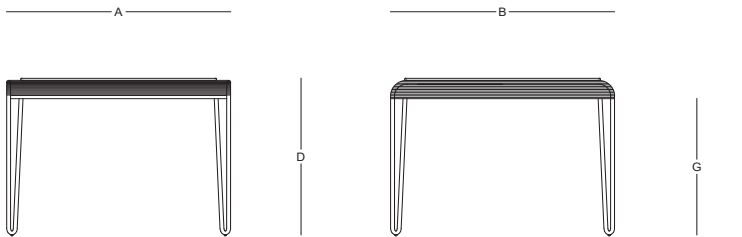

MAKU / Rodrigo Torres

Mesa comedor - Dining table

TD50801

Dimensiones / Dimensions

Measures	A	B	C	D	E	F	G	H	I	J	K
cm	103	103	-	75	-	-	65,5	-	-	-	-
	Overall Width	Overall Depth	Overall Height with cushions	Overall Frame Height	Arm Height	Arm Width	Foot Height	Seat Height with cushions	Frame seat Height	Inside seat Width	Inside seat Depth

Características / Characteristics

La Mesa comedor Maku tiene una estructura de aluminio con recubrimiento electrostático y tejido en cuerda poliéster. Su diseño moderno y resistente la hace ideal para exteriores.

The Maku Dining table has an aluminum structure with electrostatic coating and polyester rope fabric. Its modern and resistant design makes it ideal for outdoor use.

Materiales / Materials

Color / Aluminum Color.