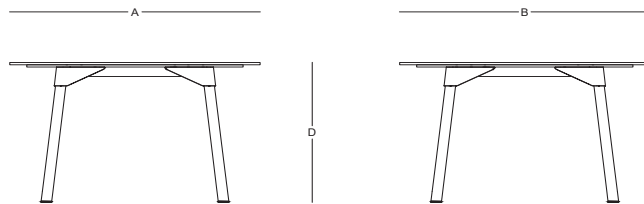

CARMEN / Jorge Diego Etienne

Mesa comedor redonda - Round dining table

TD50601

Dimensiones / Dimensions

Measures	A	B	C	D	E	F	G	H	I	J	K
cm	120	120	-	75	-	-	-	-	-	-	-
Overall Width											
Overall Depth											
Overall Height with cushions											
Overall Frame Height											
Arm Height											
Arm Width											
Foot Height											
Seat Height with cushions											
Frame seat Height											
Inside seat Width											
Inside seat Depth											

Características / Characteristics

La Mesa comedor Carmen cuenta con una estructura de aluminio con recubrimiento electrostático, lo que garantiza resistencia, durabilidad y protección contra la corrosión. Su diseño moderno y funcional la hace ideal para interiores y exteriores.

The Carmen Dining table has an aluminum structure with electrostatic coating, which guarantees strength, durability and protection against corrosion. Its modern and functional design makes it ideal for indoor and outdoor use.