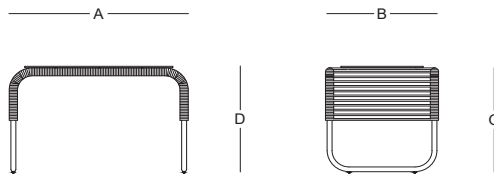

MAKU / Rodrigo Torres

Mesa lateral - Side table

TS50801

Dimensiones / Dimensions

Measures	A	B	C	D	E	F	G	H	I	J	K
cm	64	40	-	40	-	-	39,5	-	-	-	-
	Overall Width	Overall Depth	Overall Height with cushions	Overall Frame Height	Arm Height	Arm Width	Foot Height	Seat Height with cushions	Frame seat Height	Inside seat Width	Inside seat Depth

Características / Characteristics

La Mesa lateral Maku tiene una estructura de aluminio con recubrimiento electrostático y tejido en cuerda poliéster. Su diseño moderno y resistente la hace ideal para exteriores.

The Maku Side table has an aluminum structure with electrostatic coating and polyester rope fabric. Its modern and resistant design makes it ideal for outdoor use.

Materiales / Materials

Color / Aluminum Color.