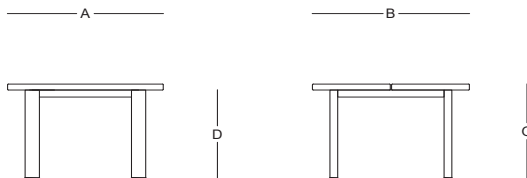

PARATY / Outlier

Mesa lateral - Side table

TS52701

Dimensiones / Dimensions

Measures	A	B	C	D	E	F	G	H	I	J	K
cm	60	60.5	-	37.5	-	-	40	-	-	-	-
	Overall Width	Overall Depth	Overall Height with cushions	Overall Frame Height	Arm Height	Arm Width	Foot Height	Seat Height with cushions	Frame seat Height	Inside seat Width	Inside seat Depth

Características / Characteristics

La mesa lateral Paraty tiene una estructura de aluminio con recubrimiento electrostático, que garantiza resistencia y durabilidad. Sus detalles en bambú aportan calidez y un toque natural, creando una pieza elegante y versátil, ideal para exteriores.

The Paraty side table has an aluminum structure with electrostatic coating, which guarantees strength and durability. Its bamboo details add warmth and a natural touch, creating an elegant and versatile piece, ideal for outdoors.