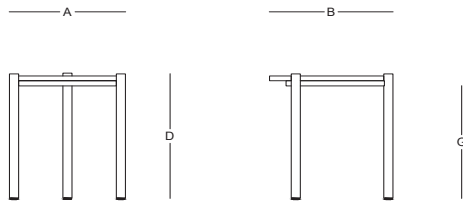

VOLTA / Outlier

Mesa lateral - Side table

TC51902

Dimensiones / Dimensions

| Measures | A | B | C | D | E | F | G | H | I | J | K |
|----------|---------------|---------------|------------------------------|----------------------|------------|-----------|-------------|---------------------------|-------------------|-------------------|-------------------|
| cm | 51 | 54 | - | 60 | - | - | 54 | - | - | - | - |
| | Overall Width | Overall Depth | Overall Height with cushions | Overall Frame Height | Arm Height | Arm Width | Foot Height | Seat Height with cushions | Frame seat Height | Inside seat Width | Inside seat Depth |

Características / Characteristics

La mesa lateral Volta tiene una estructura de aluminio con recubrimiento electrostático, lo que asegura durabilidad y resistencia a la corrosión. Su asiento y respaldo en cuerda poliéster brindan comodidad y un diseño moderno, siendo perfecta para exteriores.

The Volta side table has an aluminum structure with electrostatic coating, which ensures durability and resistance to corrosion. Its polyester rope seat and backrest provide comfort and a modern design, making it perfect for outdoor use.