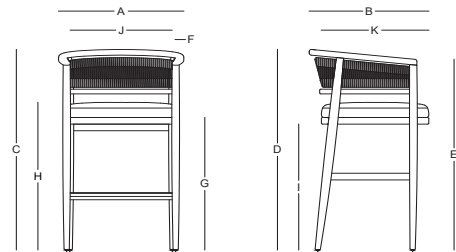

Materiales / Materials

Color / Aluminum Color.

Cuerda Poliéster / Polyester Rope.

NUSA / About Design

Taburete - Barstool

CB53201

Dimensiones / Dimensions

Measures	A	B	C	D	E	F	G	H	I	J	K
cm	60	57	106	106	101	4	70	78	66	49	51
	Overall Width	Overall Depth	Overall Height with cushions	Overall Frame Height	Arm Height	Arm Width	Foot Height	Seat Height with cushions	Frame seat Height	Inside seat Width	Inside seat Depth

Materiales / Materials

Color / Aluminum Color.

Cuerda Poliéster / Polyester Rope.

NUSA / About Design

Daybed - Daybed

LB53201

Dimensiones / Dimensions

Measures	A	B	C	D	E	F	G	H	I	J	K
cm	145	175	80	70	63.5	35	22	40	18	126.5	170
	Overall Width	Overall Depth	Overall Height with cushions	Overall Frame Height	Arm Height	Arm Width	Foot Height	Seat Height with cushions	Frame seat Height	Inside seat Width	Inside seat Depth