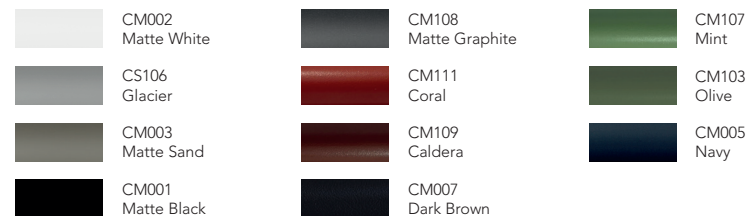

Materiales / Materials

Color / Aluminum Color.