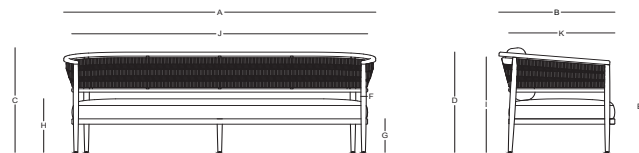

Materiales / Materials

Color / Aluminum Color.

Cuerda Poliéster / Polyester Rope.

NUSA / About Design

Sofá tres plazas - Three seaters sofa

ST53201

Dimensiones / Dimensions

Measures	A	B	C	D	E	F	G	H	I	J	K
cm	212	79	78	75	68.5	3.5	25	40	71	201	72
	Overall Width	Overall Depth	Overall Height with cushions	Overall Frame Height	Arm Height	Arm Width	Foot Height	Seat Height with cushions	Frame seat Height	Inside seat Width	Inside seat Depth