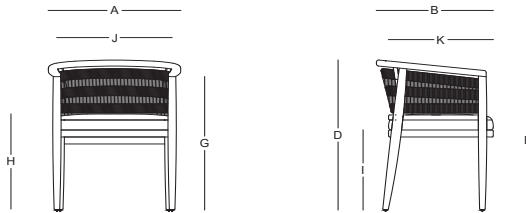

NUSA
by About Design

NUSA / About Design

Sillón comedor - Dining armchair

CA53201

Dimensiones / Dimensions

Measures	A	B	C	D	E	F	G	H	I	J	K
cm	60	53	-	75	70	-	66	47.5	40	52	47.5
	Overall Width	Overall Depth	Overall Height with cushions	Overall Frame Height	Arm Height	Arm Width	Foot Height	Seat Height with cushions	Frame seat Height	Inside seat Width	Inside seat Depth

Características / Characteristics

El sillón comedor Nusa combina una estructura de aluminio con recubrimiento electrostático, resistente y duradera, con un elegante tejido de cuerda de poliéster. Su diseño moderno y versátil lo convierte en la elección perfecta para exteriores sofisticados.

Materiales / Materials

Color / Aluminum Color.

Cuerda Poliéster / Polyester Rope.

NUSA / About Design

Butaca - Lounge armchair

CL53201

Dimensiones / Dimensions

Measures	A	B	C	D	E	F	G	H	I	J	K
cm	84	78	70	70	36	4	25	40	21	64	72
	Overall Width	Overall Depth	Overall Height with cushions	Overall Frame Height	Arm Height	Arm Width	Foot Height	Seat Height with cushions	Frame seat Height	Inside seat Width	Inside seat Depth

Materiales / Materials

Color / Aluminum Color.

Cuerda Poliéster / Polyester Rope.

NUSA / About Design

Sofá dos plazas - Love seat

SL53201

Dimensiones / Dimensions

Measures	A	B	C	D	E	F	G	H	I	J	K
cm	160	79	78	75	68.5	-	66	40	25	148.5	72
	Overall Width	Overall Depth	Overall Height with cushions	Overall Frame Height	Arm Height	Arm Width	Foot Height	Seat Height with cushions	Frame seat Height	Inside seat Width	Inside seat Depth