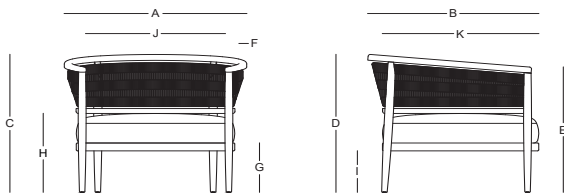

NUSA
by About Design

NUSA / About Design

Sillón comedor - Dining armchair

CA53201

Dimensiones / Dimensions

Measures	A	B	C	D	E	F	G	H	I	J	K
cm	60	53	-	75	70	-	66	47.5	40	52	47.5
	Overall Width	Overall Depth	Overall Height with cushions	Overall Frame Height	Arm Height	Arm Width	Foot Height	Seat Height with cushions	Frame seat Height	Inside seat Width	Inside seat Depth

Materiales / Materials

Color / Aluminum Color.

Cuerda Poliéster / Polyester Rope.

NUSA / About Design

Butaca - Lounge armchair

CL53201

Dimensiones / Dimensions

Measures	A	B	C	D	E	F	G	H	I	J	K
cm	84	78	70	70	36	4	25	40	21	64	72
	Overall Width	Overall Depth	Overall Height with cushions	Overall Frame Height	Arm Height	Arm Width	Foot Height	Seat Height with cushions	Frame seat Height	Inside seat Width	Inside seat Depth

Materiales / Materials

Color / Aluminum Color.

Cuerda Poliéster / Polyester Rope.

NUSA / About Design

Sofá dos plazas - Love seat

SL53201

Dimensiones / Dimensions

Measures	A	B	C	D	E	F	G	H	I	J	K
cm	160	79	78	75	68.5	-	66	40	25	148.5	72
	Overall Width	Overall Depth	Overall Height with cushions	Overall Frame Height	Arm Height	Arm Width	Foot Height	Seat Height with cushions	Frame seat Height	Inside seat Width	Inside seat Depth