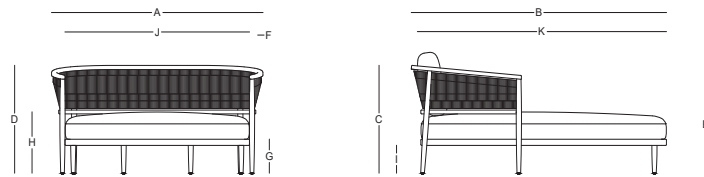

Materiales / Materials

Color / Aluminum Color.

Cuerda Poliéster / Polyester Rope.

NUSA / About Design

Daybed - Daybed

LB53201

Dimensiones / Dimensions

Measures	A	B	C	D	E	F	G	H	I	J	K
cm	145	175	80	70	63.5	35	22	40	18	126.5	170
	Overall Width	Overall Depth	Overall Height with cushions	Overall Frame Height	Arm Height	Arm Width	Foot Height	Seat Height with cushions	Frame seat Height	Inside seat Width	Inside seat Depth