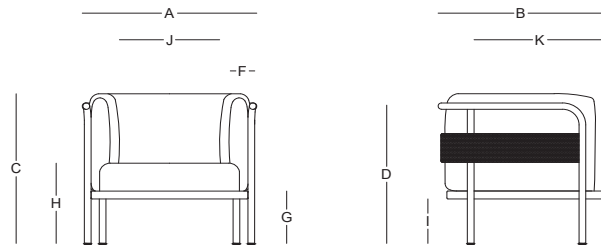

# RIVIERA / Eli Gutiérrez

Butaca - Lounge armchair

CM002 Matte White W122 Natural

CL32301

## Dimensiones / Dimensions

Measures	A	B	C	D	E	F	G	H	I	J	K
cm	83	79.5	66	70	70	12	26.5	40	22.5	48	62
	Overall Width	Overall Depth	Overall Height with cushions	Overall Frame Height	Arm Height	Arm Width	Foot Height	Seat Height with cushions	Frame seat Height	Inside seat Width	Inside seat Depth