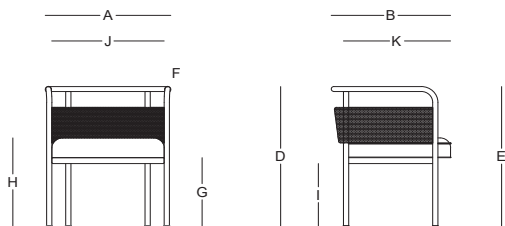

# RIVIERA / Eli Gutiérrez

Sillón comedor - Dining armchair

CM002 Matte White W122 Natural

CA32301

## Dimensiones / Dimensions

Measures	A	B	C	D	E	F	G	H	I	J	K
cm	60	57	-	70.5	70.5	25	34.5	44.5	31.5	51	54
	Overall Width	Overall Depth	Overall Height with cushions	Overall Frame Height	Arm Height	Arm Width	Foot Height	Seat Height with cushions	Frame seat Height	Inside seat Width	Inside seat Depth