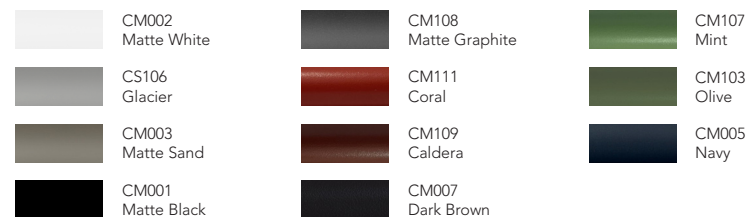

Materiales / Materials

Color / Aluminum Color.