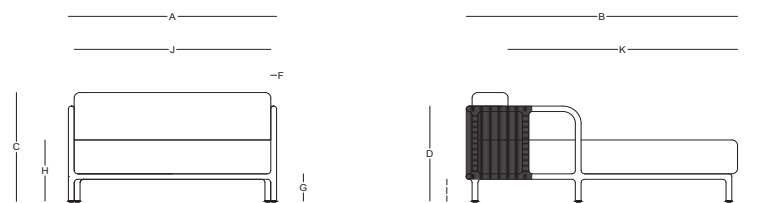

Materiales / Materials

Color / Aluminum Color.

Cuerda Poliéster / Polyester Rope.

RYTHM / Daniel Germani

Daybed - Daybed

LB21602

Dimensiones / Dimensions

Measures	A	B	C	D	E	F	G	H	I	J	K
cm	145	189	80	70	70	4	20	45	16.5	137	160
	Overall Width	Overall Depth	Overall Height with cushions	Overall Frame Height	Arm Height	Arm Width	Foot Height	Seat Height with cushions	Frame seat Height	Inside seat Width	Inside seat Depth