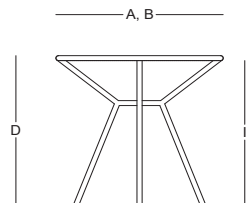

Materiales / Materials

Color / Aluminum Color.

Cuerda Poliéster / Polyester Rope.

RYTHM / Daniel Germani

Mesa comedor - Dining table

TD21601

Dimensiones / Dimensions

Measures	A	B	C	D	E	F	G	H	I	J	K
cm	80	80	-	75	-	-	-	-	72.5	-	-
	Overall Width	Overall Depth	Overall Height with cushions	Overall Frame Height	Arm Height	Arm Width	Foot Height	Seat Height with cushions	Frame seat Height	Inside seat Width	Inside seat Depth