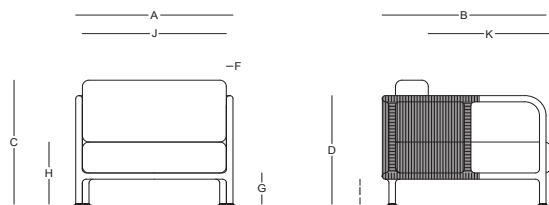

Materiales / Materials

Color / Aluminum Color.

Madera de bambú / Bamboo wood.

RYTHM / Daniel Germani

Butaca - Lounge armchair

CL21603

Dimensiones / Dimensions

Measures	A	B	C	D	E	F	G	H	I	J	K
cm	96	100	80	70	70	4	20	40	16.5	88	75
	Overall Width	Overall Depth	Overall Height with cushions	Overall Frame Height	Arm Height	Arm Width	Foot Height	Seat Height with cushions	Frame seat Height	Inside seat Width	Inside seat Depth