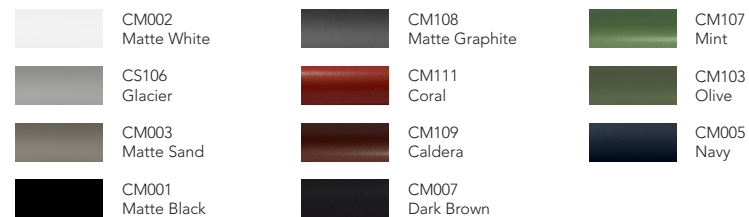

Materiales / Materials

Color / Aluminum Color.

Madera de bambú / Bamboo wood.