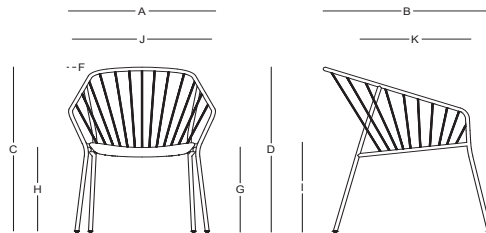

ENSENADA / Victor Alemán

Silla club - Club chair

CA50301

Dimensiones / Dimensions

Measures	A	B	C	D	E	F	G	H	I	J	K
cm	71	81	-	88	62.5	2	42	49	44	50	50
	Overall Width	Overall Depth	Overall Height with cushions	Overall Frame Height	Arm Height	Arm Width	Foot Height	Seat Height with cushions	Frame seat Height	Inside seat Width	Inside seat Depth

Características / Characteristics

La silla club Ensenada combina una estructura de aluminio con recubrimiento electroestático y un elegante tejido de cuerda de poliéster. Ideal para interiores y exteriores, ofrece resistencia, comodidad y un diseño moderno.

The Ensenada Club chair combines an aluminum frame with electrostatic coating and an elegant polyester rope fabric. Ideal for indoors and outdoors, it offers strength, comfort and a modern design.

Materiales / Materials