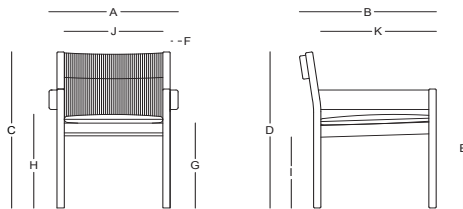

SERENA / Outlier

Sillón comedor / Dining armchair

CA51601

Dimensiones / Dimensions

Measures	A	B	C	D	E	F	G	H	I	J	K
cm	60	63	80	80	61	25	43	48	36	45	53
	Overall Width	Overall Depth	Overall Height with cushions	Overall Frame Height	Arm Height	Arm Width	Foot Height	Seat Height with cushions	Frame seat Height	Inside seat Width	Inside seat Depth

Características / Characteristics

El sillón comedor Serena combina diseño moderno y natural. Su estructura de bambú destaca por su calidez y resistencia, mientras que el tejido en cuerda de poliéster aporta comodidad y durabilidad. Ideal para interiores o exteriores protegidos, resultando en una pieza versátil y elegante.

The Serena dining armchair combines modern and natural design. Its bamboo structure stands out for its warmth and resistance, while the polyester rope fabric provides comfort and durability. Ideal for indoors or sheltered outdoors, resulting in a versatile and elegant piece.