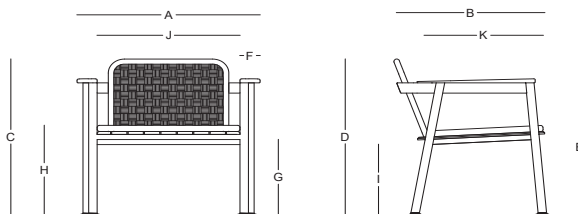

CABO / Jorge Diego Etienne

Sillón club - Lounge armchair

CL50601

Dimensiones / Dimensions

Measures	A	B	C	D	E	F	G	H	I	J	K
cm	82	68.5	77	77	67	9	39.5	46	41	51.5	64
	Overall Width	Overall Depth	Overall Height with cushions	Overall Frame Height	Arm Height	Arm Width	Foot Height	Seat Height with cushions	Frame seat Height	Inside seat Width	Inside seat Depth

Características / Characteristics

El Sillón club Cabo tiene una estructura de aluminio con recubrimiento electrostático y detalles en bambú, que aportan calidez y estilo natural. Su respaldo en cuerda poliéster brinda comodidad y un diseño moderno, ideal para exteriores.

The Cabo club armchair has an aluminum structure with electrostatic coating and bamboo details, which provide warmth and natural style. Its polyester rope backrest provides comfort and a modern design, ideal for outdoors.