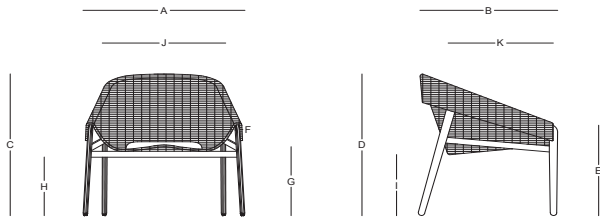

## Sillón club - Club chair

CL60801

### Dimensiones / Dimensions

Measures	A	B	C	D	E	F	G	H	I	J	K
cm	87	74	84	84	53.5	4	41	38	38	66.5	57
	Overall Width	Overall Depth	Overall Height with cushions	Overall Frame Height	Arm Height	Arm Width	Foot Height	Seat Height with cushions	Frame seat Height	Inside seat Width	Inside seat Depth