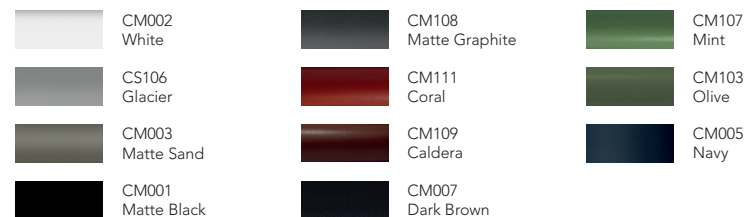

BERNINA / About Design

Sillón comedor - Dining armchair

CA52101

Dimensiones / Dimensions

Measures	A	B	C	D	E	F	G	H	I	J	K
cm	63	66	-	83.5	64	5	33.5	47	64	43.5	48
	Overall Width	Overall Depth	Overall Height with cushions	Overall Frame Height	Arm Height	Arm Width	Foot Height	Seat Height with cushions	Frame seat Height	Inside seat Width	Inside seat Depth

Características / Characteristics

Sillón comedor Bernina, estructura de aluminio ligero y resistente, combinado con un tejido en cuerda de poliéster plana. Un diseño moderno y funcional, ideal para comedores contemporáneos que buscan estilo y durabilidad.

Bernina dining armchair, light and resistant aluminum structure, combined with a flat polyester rope fabric. A modern and functional design, ideal for contemporary dining rooms looking for style and durability.

Materiales / Materials

Color / Aluminum color.

Cuerda Poliéster / Poliéster Rope.