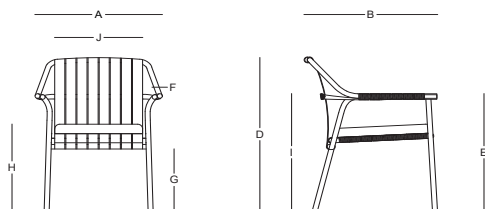

BERNINA / About Design

Sillón comedor - Dining armchair

CA52101

Dimensiones / Dimensions

Measures	A	B	C	D	E	F	G	H	I	J	K
cm	63	66	-	83.5	64	5	33.5	47	64	43.5	48
	Overall Width	Overall Depth	Overall Height with cushions	Overall Frame Height	Arm Height	Arm Width	Foot Height	Seat Height with cushions	Frame seat Height	Inside seat Width	Inside seat Depth

Características / Characteristics

Sillón comedor Bernina, estructura de aluminio ligero y resistente, combinado con un tejido en cuerda de poliéster plana. Un diseño moderno y funcional, ideal para comedores contemporáneos que buscan estilo y durabilidad.

Bernina dining armchair, light and resistant aluminum structure, combined with a flat polyester rope fabric. A modern and functional design, ideal for contemporary dining rooms looking for style and durability.