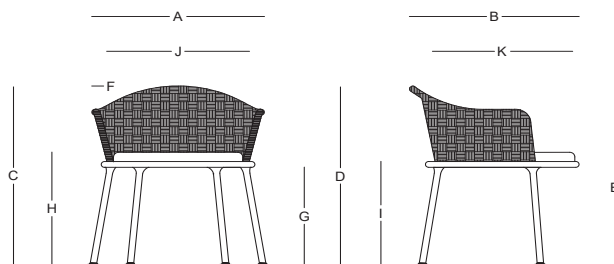

CALETA / Jorge Diego Etienne

Sillón comedor - Dining armchair

CA50601

Dimensiones / Dimensions

Measures	A	B	C	D	E	F	G	H	I	J	K
cm	69	66.5	-	77	67	2.5	41.5	48.5	44	55	57
	Overall Width	Overall Depth	Overall Height with cushions	Overall Frame Height	Arm Height	Arm Width	Foot Height	Seat Height with cushions	Frame seat Height	Inside seat Width	Inside seat Depth

Características / Characteristics

El Sillón comedor Caleta tiene una estructura de aluminio con recubrimiento electrostático, lo que garantiza resistencia a la corrosión y durabilidad. Su respaldo de cuerda poliéster ofrece comodidad y un diseño moderno, lo que la convierte en una opción ideal para exteriores.

The Caleta dining armchair has an aluminum structure with electrostatic coating, which guarantees corrosion resistance and durability. Its polyester rope backrest offers comfort and a modern design, making it an ideal choice for outdoors.