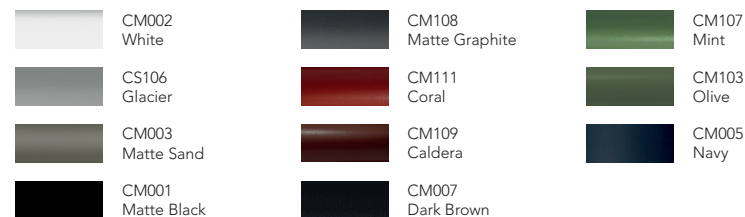

MAKU / Rodrigo Torres

Sillón comedor - Dining armchair

CA50801

Dimensiones / Dimensions

Measures	A	B	C	D	E	F	G	H	I	J	K
cm	70	62.5	-	84	59.5	1.8	-	-	41	50	47
	Overall Width	Overall Depth	Overall Height with cushions	Overall Frame Height	Arm Height	Arm Width	Foot Height	Seat Height with cushions	Frame seat Height	Inside seat Width	Inside seat Depth

Características / Characteristics

El Sillón comedor Maku presenta una estructura de aluminio con recubrimiento electrostático, lo que garantiza resistencia y durabilidad. Su asiento y respaldo están tejidos en cuerda poliéster y fibra sintética redonda, brindando comodidad, estilo y un toque moderno.

The Maku dining armchair has an aluminum structure with electrostatic coating, which guarantees strength and durability. Its seat and backrest are woven in polyester rope and round synthetic fiber, providing comfort, style and a modern touch.

Materiales / Materials

Color / Aluminum Color.

Cuerda Poliéster / Polyester Rope.

Fibra sintética / Synthetic fiber.