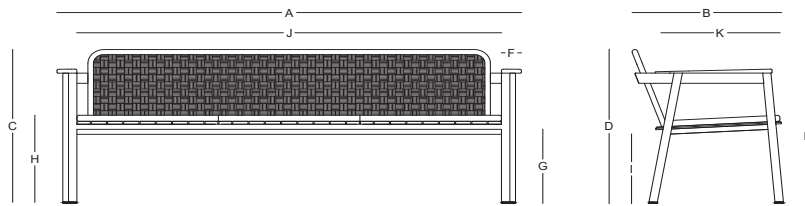

CABO / Jorge Diego Etienne

Sofá tres plazas - Three seaters sofa

ST50601

Dimensiones / Dimensions

Measures	A	B	C	D	E	F	G	H	I	J	K
cm	210	68.5	77	77	67	9	39.5	46	41	192	64
	Overall Width	Overall Depth	Overall Height with cushions	Overall Frame Height	Arm Height	Arm Width	Foot Height	Seat Height with cushions	Frame seat Height	Inside seat Width	Inside seat Depth

Características / Characteristics

El Sofá tres plazas Cabo tiene una estructura de aluminio con recubrimiento electrostático y detalles en bambú, que aportan calidez y estilo natural. Su respaldo en cuerda poliéster brinda comodidad y un diseño moderno, ideal para exteriores.

The Cabo three-seater sofa has an aluminum structure with electrostatic coating and bamboo details, which provide warmth and natural style. Its polyester rope backrest provides comfort and a modern design, ideal for outdoors.