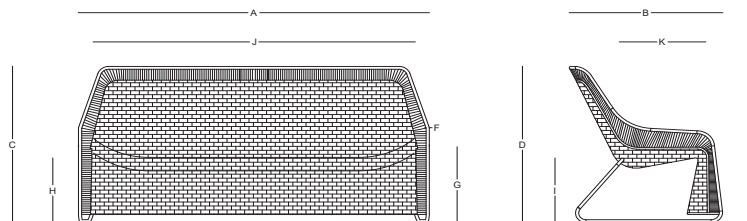

MAKU / Rodrigo Torres

Sofá tres plazas - Three seaters sofa

ST50801

Dimensiones / Dimensions

Measures	A	B	C	D	E	F	G	H	I	J	K
cm	200	87.5	-	98	57.5	1.8	-	-	40.5	183.5	49
	Overall Width	Overall Depth	Overall Height with cushions	Overall Frame Height	Arm Height	Arm Width	Foot Height	Seat Height with cushions	Frame seat Height	Inside seat Width	Inside seat Depth

Características / Characteristics

El Sofá tres plazas Maku presenta una estructura de aluminio con recubrimiento electrostático, lo que garantiza resistencia y durabilidad. Su asiento y respaldo están tejidos en cuerda poliéster y fibra sintética redonda, brindando comodidad, estilo y un toque moderno.

The Maku Three seaters sofa has an aluminum structure with electrostatic coating, which guarantees strength and durability. Its seat and backrest are woven in polyester rope and round synthetic fiber, providing comfort, style and a modern touch.