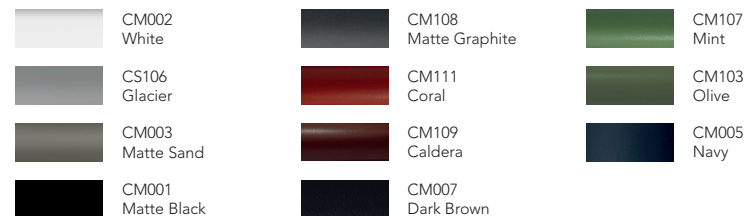

MAKU / Rodrigo Torres

Sofá tres plazas - Three seaters sofa

ST50801

Dimensiones / Dimensions

Measures	A	B	C	D	E	F	G	H	I	J	K
cm	200	87.5	-	98	57.5	1.8	-	-	40.5	183.5	49
	Overall Width	Overall Depth	Overall Height with cushions	Overall Frame Height	Arm Height	Arm Width	Foot Height	Seat Height with cushions	Frame seat Height	Inside seat Width	Inside seat Depth

Características / Characteristics

El Sofá tres plazas Maku presenta una estructura de aluminio con recubrimiento electrostático, lo que garantiza resistencia y durabilidad. Su asiento y respaldo están tejidos en cuerda poliéster y fibra sintética redonda, brindando comodidad, estilo y un toque moderno.

The Maku Three seaters sofa has an aluminum structure with electrostatic coating, which guarantees strength and durability. Its seat and backrest are woven in polyester rope and round synthetic fiber, providing comfort, style and a modern touch.

Materiales / Materials

Color / Aluminum Color.

Cuerda Poliéster / Polyester Rope.

Fibra sintética / Synthetic fiber.