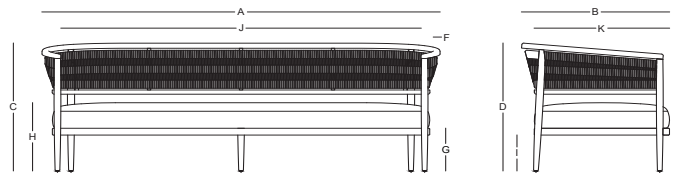

NUSA / About Design

Sofá tres plazas - Three seaters sofa

ST61501

Dimensiones / Dimensions

Measures	A	B	C	D	E	F	G	H	I	J	K
cm	210	78	75	75	68	4	25	40	21	192	72
	Overall Width	Overall Depth	Overall Height with cushions	Overall Frame Height	Arm Height	Arm Width	Foot Height	Seat Height with cushions	Frame seat Height	Inside seat Width	Inside seat Depth

Características / Characteristics

El sofá tres plazas Nusa cuenta con una estructura de madera maciza para interiores y un respaldo de fibra natural tejida a mano. Su diseño combina elegancia y artesanía, aportando calidez y estilo a cualquier espacio interior.

The Nusa three seaters sofa has a solid wood frame for interiors and a hand-woven natural fiber backrest. Its design combines elegance and craftsmanship, bringing warmth and style to any interior space.