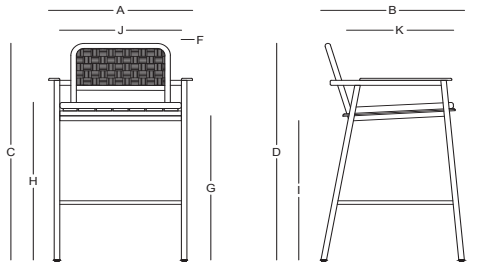

CABO / Jorge Diego Etienne

Taburete - Barstool

CB50603

Dimensiones / Dimensions

Measures	A	B	C	D	E	F	G	H	I	J	K
cm	65	65	108.5	108.5	91	5	74.5	76	81	52	46
	Overall Width	Overall Depth	Overall Height with cushions	Overall Frame Height	Arm Height	Arm Width	Foot Height	Seat Height with cushions	Frame seat Height	Inside seat Width	Inside seat Depth

Características / Characteristics

El Taburete Cabo tiene una estructura de aluminio con recubrimiento electrostático y detalles en bambú, que aportan calidez y estilo natural. Su respaldo en cuerda poliéster brinda comodidad y un diseño moderno, ideal para exteriores.

The Cabo Barstool has an aluminum structure with electrostatic coating and bamboo details, which provide warmth and natural style. Its polyester rope backrest provides comfort and a modern design, ideal for outdoors.