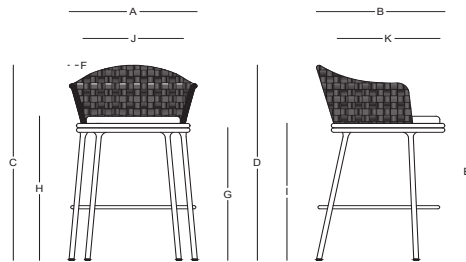

CALETA / Jorge Diego Etienne

Taburete - Barstool

CB50601

Dimensiones / Dimensions

Measures	A	B	C	D	E	F	G	H	I	J	K
cm	69	65	-	108	99	25	73.5	80.5	76	52.5	55
	Overall Width	Overall Depth	Overall Height with cushions	Overall Frame Height	Arm Height	Arm Width	Foot Height	Seat Height with cushions	Frame seat Height	Inside seat Width	Inside seat Depth

Características / Characteristics

El taburete Caleta tiene una estructura de aluminio con recubrimiento electrostático, lo que garantiza resistencia a la corrosión y durabilidad. Su respaldo de cuerda poliéster ofrece comodidad y un diseño moderno, lo que la convierte en una opción ideal para exteriores.

The Caleta barstool has an aluminum structure with electrostatic coating, which guarantees corrosion resistance and durability. Its polyester rope backrest offers comfort and a modern design, making it an ideal choice for outdoors.