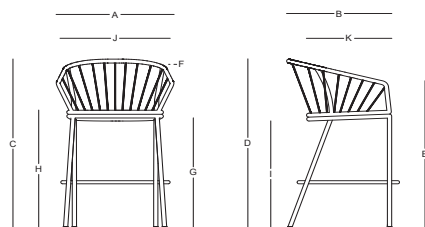

ENSENADA / Victor Alemán

Taburete - Barstool

CB50301

Dimensiones / Dimensions

Measures	A	B	C	D	E	F	G	H	I	J	K
cm	65	65	-	108.5	93	2.5	71	81	76	51	47
	Overall Width	Overall Depth	Overall Height with cushions	Overall Frame Height	Arm Height	Arm Width	Foot Height	Seat Height with cushions	Frame seat Height	Inside seat Width	Inside seat Depth

Características / Characteristics

El Taburete Ensenada combina una estructura de aluminio con recubrimiento electroestático y un elegante tejido de cuerda de poliéster. Ideal para interiores y exteriores, ofrece resistencia, comodidad y un diseño moderno.

The Ensenada barstool combines an aluminum frame with electrostatic coating and an elegant polyester rope fabric. Ideal for indoors and outdoors, it offers strength, comfort and a modern design.

Materiales / Materials