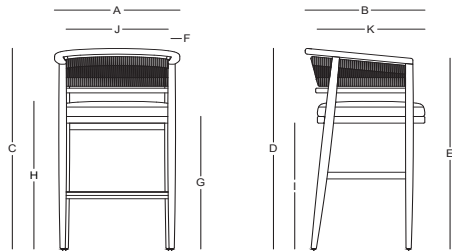

## Taburete - Barstool

CB61502

### Dimensiones / Dimensions

Measures	A	B	C	D	E	F	G	H	I	J	K
cm	60	57	106	106	101	4	70	78	66	49	51
	Overall Width	Overall Depth	Overall Height with cushions	Overall Frame Height	Arm Height	Arm Width	Foot Height	Seat Height with cushions	Frame seat Height	Inside seat Width	Inside seat Depth

### Características / Characteristics

El taburete Nusa cuenta con una estructura de madera maciza para interiores y un respaldo de fibra natural tejida a mano. Su diseño combina elegancia y artesanía, aportando calidez y estilo a cualquier espacio interior.

The Nusa Barstool has a solid wood frame for interiors and a hand-woven natural fiber backrest. Its design combines elegance and craftsmanship, bringing warmth and style to any interior space.