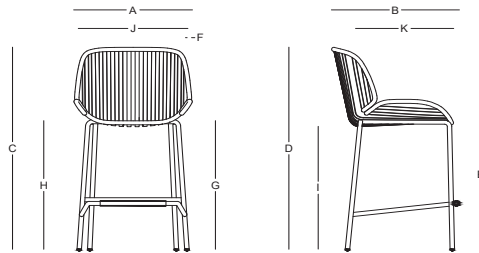

RAYURE / Eli Gutiérrez

Taburete - Barstool

CM003
Matte Sand

CB51401

Dimensiones / Dimensions

Measures	A	B	C	D	E	F	G	H	I	J	K
cm	58.5	63	111	111	81	25	71	71	66.5	54	48
	Overall Width	Overall Depth	Overall Height with cushions	Overall Frame Height	Arm Height	Arm Width	Foot Height	Seat Height with cushions	Frame seat Height	Inside seat Width	Inside seat Depth

Características / Characteristics

El Taburete Rayure cuenta con una estructura de aluminio recubierta con pintura electrostática, garantizando alta resistencia a la corrosión y durabilidad. Su diseño elegante y ligero la hace ideal para espacios interiores y exteriores, aportando estilo y versatilidad.

The Rayure barstool has an aluminum structure coated with electrostatic paint, ensuring high resistance to corrosion and durability. Its elegant and lightweight design makes it ideal for indoor and outdoor spaces, providing style and versatility.