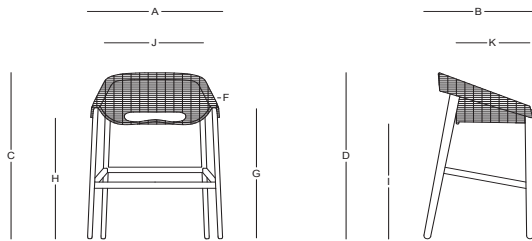

# XUÉ / Rodrigo Torres

Taburete - Barstool

CB60801

## Dimensiones / Dimensions

Measures	A	B	C	D	E	F	G	H	I	J	K
cm	69	56	93.5	93.5	65	4	72.5	69	69	50.5	39
	Overall Width	Overall Depth	Overall Height with cushions	Overall Frame Height	Arm Height	Arm Width	Foot Height	Seat Height with cushions	Frame seat Height	Inside seat Width	Inside seat Depth

## Características / Characteristics

El taburete Xué se caracteriza por su estructura de madera y acero, complementada con un tejido de fibra natural. Su diseño moderno y refinado aporta un toque de elegancia y calidez a cualquier espacio interior, fusionando funcionalidad y estilo.

The Xue Barstool is characterized by its wood and steel structure, complemented by a natural fiber fabric. Its modern and refined design brings a touch of elegance and warmth to any interior space, fusing functionality and style.