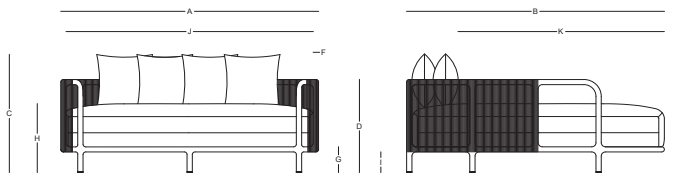

## Daybed - Daybed

LB53603

### Dimensiones / Dimensions

Measures	A	B	C	D	E	F	G	H	I	J	K
cm	185	185	90	68.5	68.5	3.8	19	50.5	15	177.5	147
	Overall Width	Overall Depth	Overall Height with cushions	Overall Frame Height	Arm Height	Arm Width	Frame seat Height	Seat Height with cushions	Foot Height	Inside seat Width	Inside seat Depth