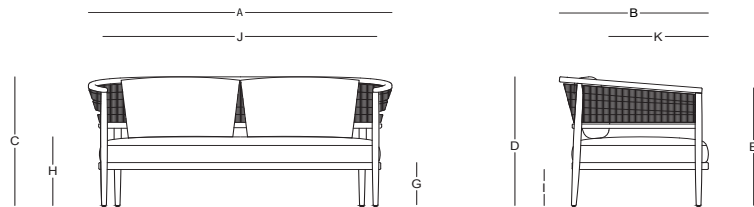

NUSA / About Design

Sofá dos plazas - Loveseat

SL61501

Dimensiones / Dimensions

Measures	A	B	C	D	E	F	G	H	I	J	K
cm	160	79	76	75	69	35	25	40	21	148.5	53
	Overall Width	Overall Depth	Overall Height with cushions	Overall Frame Height	Arm Height	Arm Width	Frame seat Height	Seat Height with cushions	Foot Height	Inside seat Width	Inside seat Depth

Características / Characteristics

El sofá dos plazas Nusa cuenta con una estructura de madera maciza para interiores y un respaldo de fibra natural tejida a mano. Su diseño combina elegancia y artesanía, aportando calidez y estilo a cualquier espacio interior.

The Nusa loveseat has a solid wood frame for interiors and a hand-woven natural fiber backrest. Its design combines elegance and craftsmanship, bringing warmth and style to any interior space.

Materiales / Materials