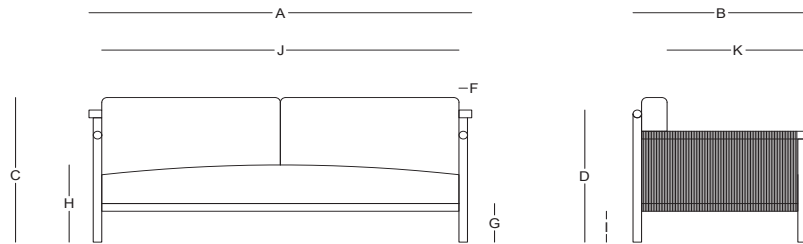

# VOLTA / Outlier

Sofá dos plazas - Love Seat

SL51901

## Dimensiones / Dimensions

Measures	A	B	C	D	E	F	G	H	I	J	K
cm	180	83	75	68.5	58	4	22	42	18	168	67
	Overall Width	Overall Depth	Overall Height with cushions	Overall Frame Height	Arm Height	Arm Width	Frame seat Height	Seat Height with cushions	Foot Height	Inside seat Width	Inside seat Depth

## Características / Characteristics

Sofá dos plazas Volta tiene una estructura de aluminio con recubrimiento electrostático, lo que asegura durabilidad y resistencia a la corrosión. Su asiento y respaldo en cuerda poliéster brindan comodidad y un diseño moderno, siendo perfecta para exteriores.

The Volta Love seat has an aluminum structure with electrostatic coating, which ensures durability and resistance to corrosion. Its polyester rope seat and backrest provide comfort and a modern design, making it perfect for outdoor use.